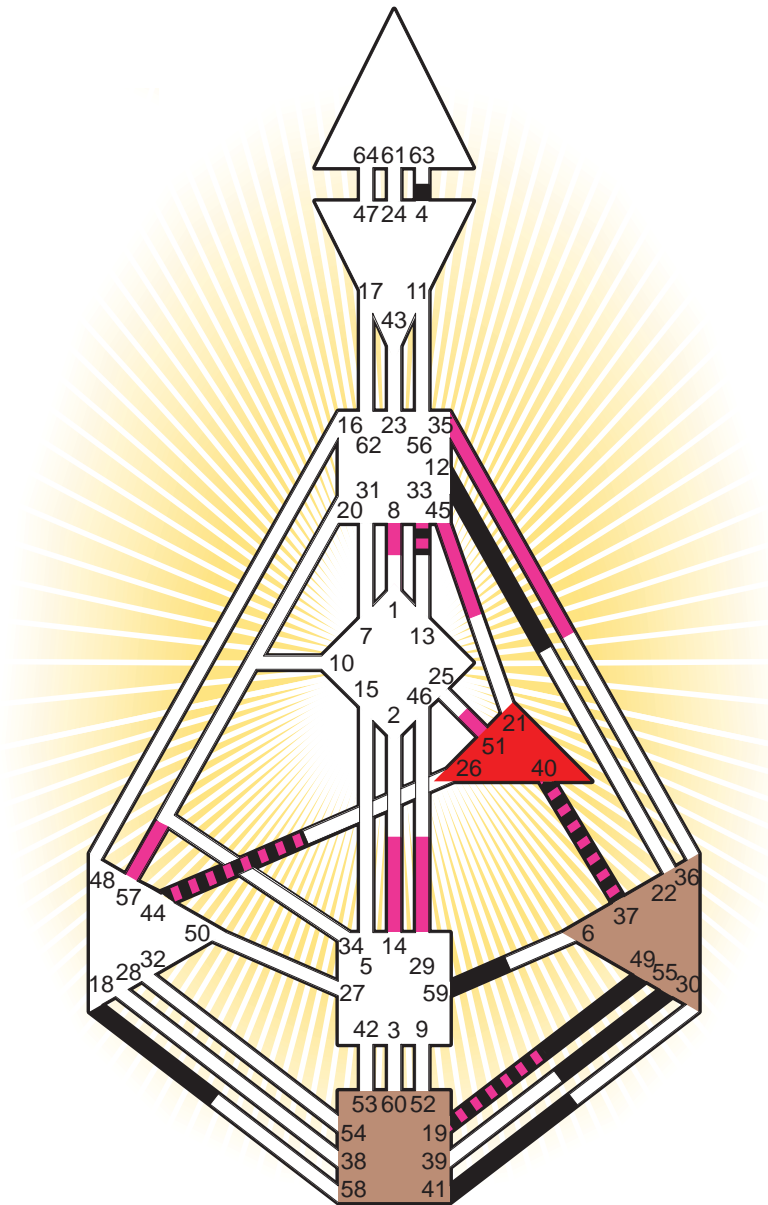

ZEN HUMAN DESIGN

INDIVIDUAL CHART

Steve Carell

Personality

Concord, MA
 16. August 1962
 08:59:00 EDT
 12:59:00 GMT

Design

16. May 1962
 12:55:23 GMT

Rodden Rating **AA**

Definition Type

- No Definition
- Single Definition
- Split Definition
- Triple Split Definition
- Quadruple Split Definition

Mode

- To Wait
- To Do

Defined Centers

- Throat
- Head
- Ji
- Heart
- Sacral
- Root

Awareness

- Mental (Ajna)
- Intuitive (Spleen)
- Emotional (Solar Plexus)

	☉	⊕	☾	♋	♌	♍	♎	♏	♐	♑	♒	♓	
Personality	4.5	<u>49.5</u>	55.3	33.2	<u>19.2</u>	<u>40.5</u>	18.5	12.4	<u>37.5</u>	41.6	59.1	44.4	<u>40.4</u>
Design	8.1	<u>14.1</u>	57.6	33.6	<u>19.6</u>	<u>35.6</u>	45.6	51.6	<u>37.4</u>	<u>19.4</u>	29.3	44.5	<u>40.2</u>