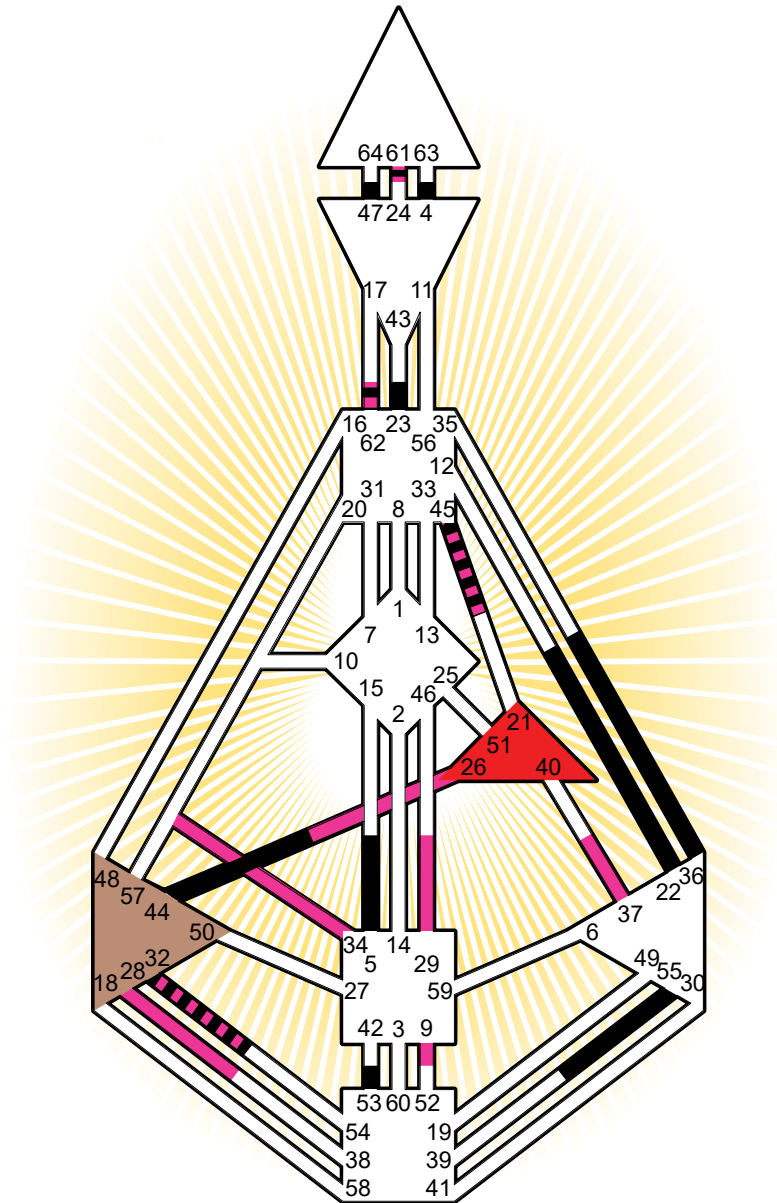

Chaitanyo

Personality

9. March 1954

12:01:00 GMT

Design

12. December 1953

16:45:35 GMT

Definition Type

- No Definition
- Single Definition
- Split Definition
- Triple Split Definition
- Quadruple Split Definition

Mode

- To Wait
- To Do

Defined Centers

- Throat
- Head
- Ji
- Heart
- Sacral
- Root

Awareness

- Mental (Ajna)
- Intuitive (Spleen)
- Emotional (Solar Plexus)

	☉	⊕	☾	♋	♌	♍	♎	♏	♐	♑	♒	♓	
Personality	22.2	47.2	23.1	61.2	62.2	55.4	36.6	5.4	45.1	44.2	53.5	32.6	4.5
Design	26.4	45.4	37.2	61.4	62.4	34.3	9.4	32.5	45.5	28.5	62.2	32.6	29.1