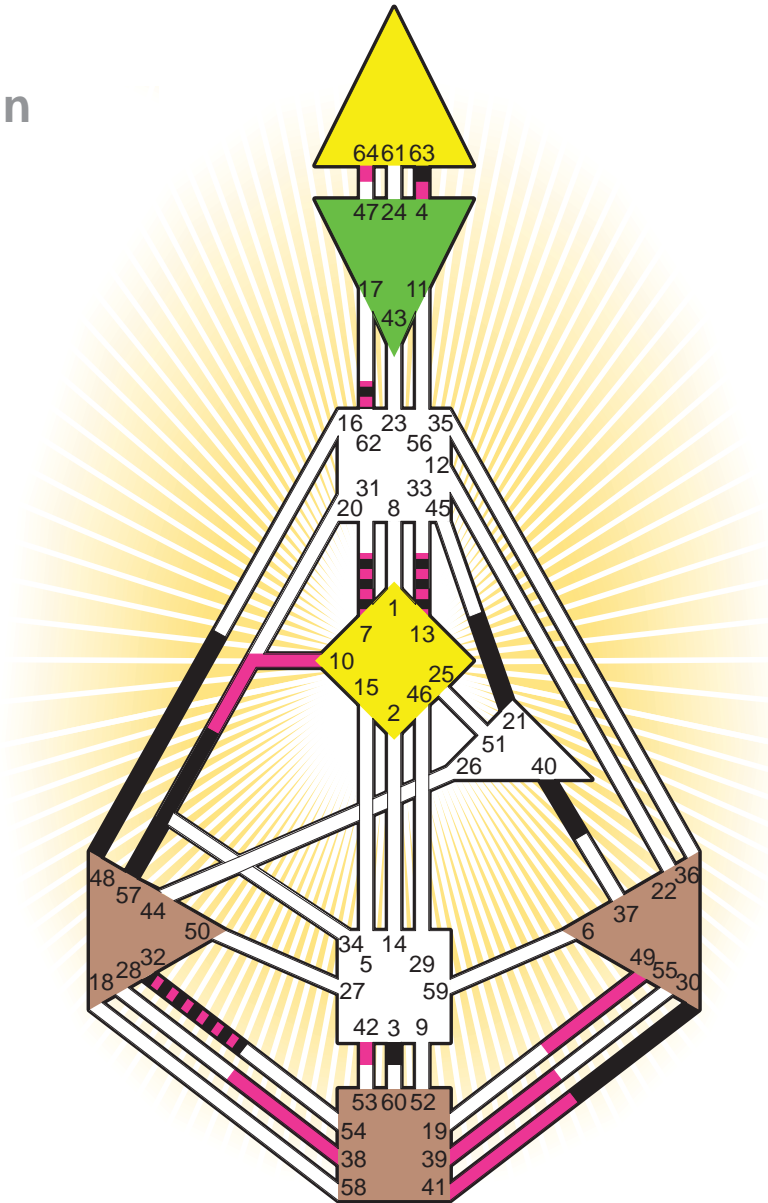

ZEN HUMAN DESIGN

INDIVIDUAL CHART

Richard Chamberlain

Personality

Los Angeles, CA
 31. March 1934
 18:20:00 PST
 02:20:00 GMT

Design

3. January 1934
 17:28:58 GMT

Rodden Rating **AA**

Definition Type

- No Definition
- Single Definition
- Split Definition
- Triple Split Definition
- Quadruple Split Definition

Mode

- To Wait
- To Do

Defined Centers

- Throat
- Ji
- Sacral
- Head
- Heart
- Root

Awareness

- Mental (Ajna)
- Intuitive (Spleen)
- Emotional (Solar Plexus)

	☉	⊕	☾	♋	♌	♍	♎	♏	♐	♑	♒	♓	
Personality	21.2	48.2	32.4	13.6	7.6	<u>63.2</u>	<u>30.1</u>	21.5	<u>57.5</u>	<u>30.1</u>	3.1	40.5	62.2
Design	38.4	39.4	7.1	49.1	<u>4.1</u>	<u>10.6</u>	49.3	<u>41.4</u>	<u>32.1</u>	13.2	42.3	64.1	62.4