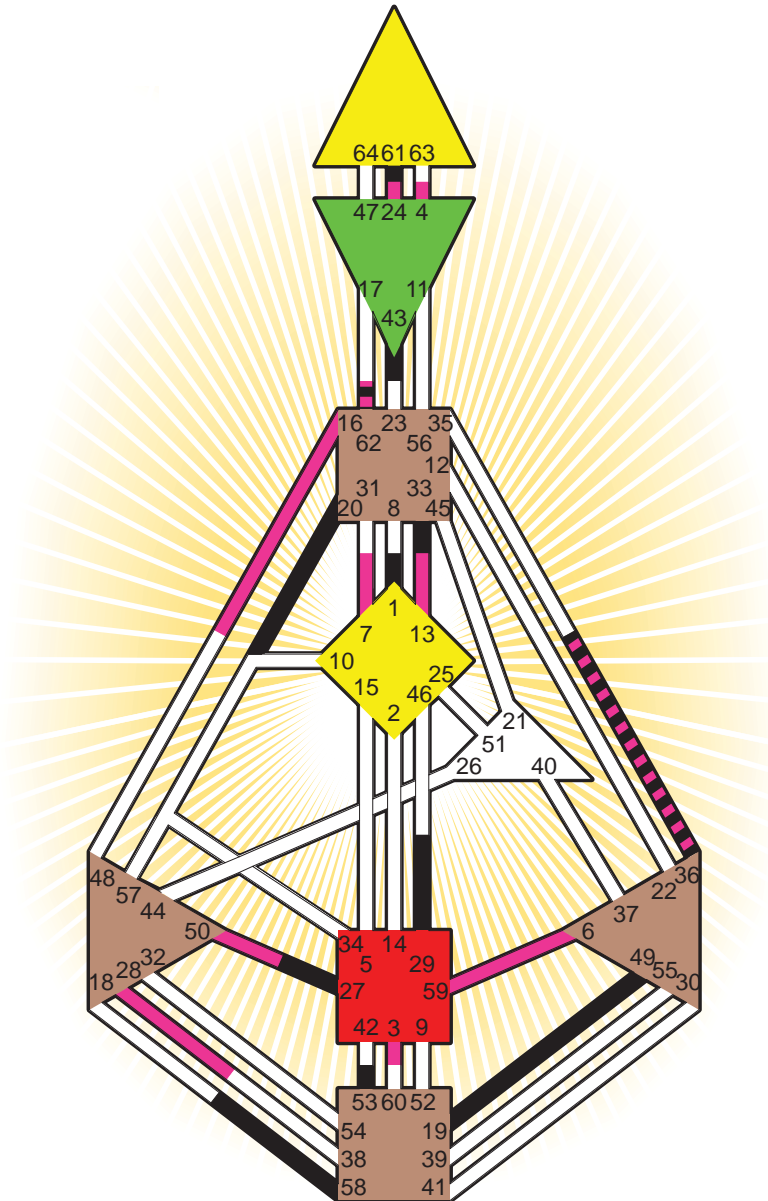

ZEN HUMAN DESIGN

INDIVIDUAL CHART

Anton Chekhov

Personality

Taganrog, SSR
17. January 1860
00:10:00 LMT
21:34:16 GMT

Design

21. October 1859
23:35:43 GMT

Rodden Rating **B**

Definition Type

- ☐ No Definition
- ☐ Single Definition
- ☐ Split Definition
- ☒ Triple Split Definition
- ☐ Quadruple Split Definition

Mode

- ☒ To Wait
- ☐ To Do

Defined Centers

- Throat
- Head
- Ji
- Heart
- Sacral
- Root

Awareness

- Mental (Ajna)
- Intuitive (Spleen)
- Emotional (Solar Plexus)

	☉	⊕	☾	♋	♌	♍	♎	♏	♐	♑	♒	♓	
Personality	61.6	62.6	1.3	19.4	33.4	58.3	49.5	43.3	53.5	29.1	20.5	36.3	27.5
Design	50.2	3.2	59.5	13.5	7.5	28.4	28.3	6.5	62.5	4.6	16.2	36.3	24.1