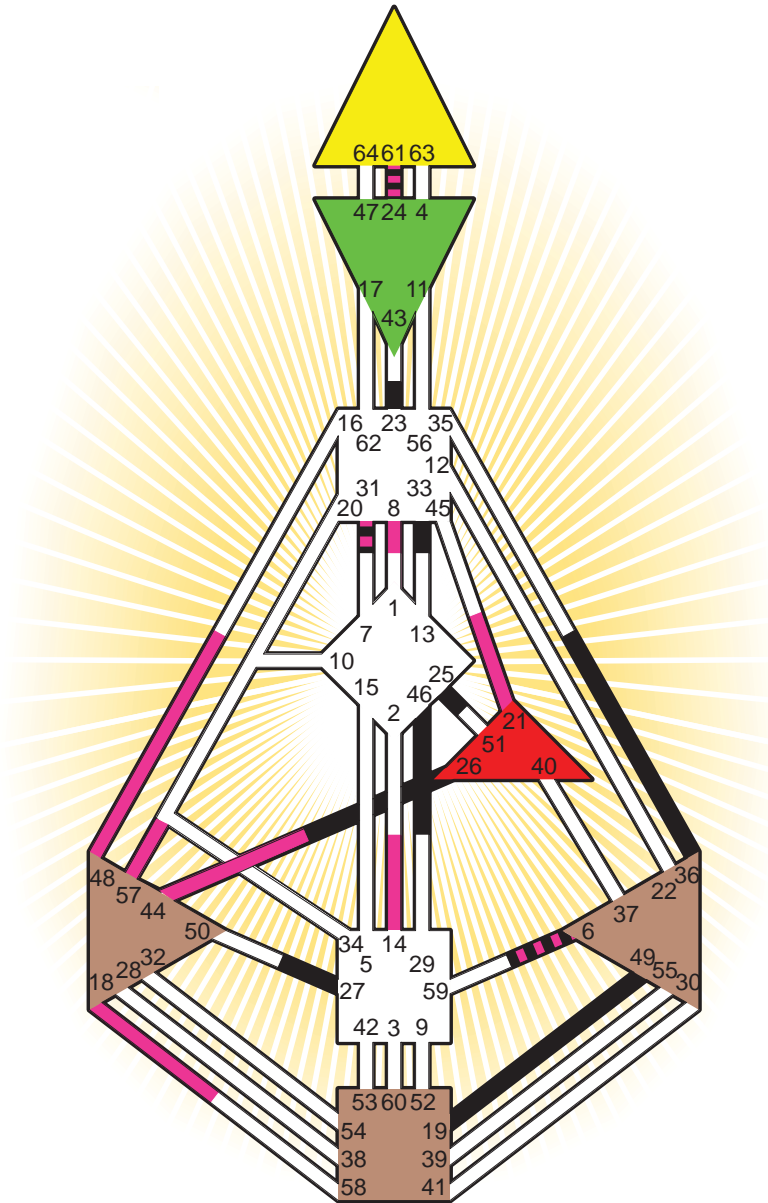

ZEN HUMAN DESIGN

INDIVIDUAL CHART

Dick Cheney

Personality

Lincoln, NE
 30. January 1941
 19:30:00 CST
 01:30:00 GMT

Design

5. November 1940
 08:51:23 GMT

Rodden Rating **AA**

Definition Type

- No Definition
- Single Definition
- Split Definition
- Triple Split Definition
- Quadruple Split Definition

Mode

- To Wait
- To Do

Defined Centers

- Throat ■ Head
- Ji ■ Heart
- Sacral ■ Root

Awareness

- Mental (Ajna)
- Intuitive (Spleen)
- Emotional (Solar Plexus)

	☉	⊕	☾	♈	♉	♊	♋	♌	♍	♎	♏	♐	♑
Personality	<u>19.4</u>	<u>33.4</u>	<u>36.1</u>	<u>46.5</u>	<u>25.5</u>	<u>49.6</u>	<u>61.1</u>	<u>26.1</u>	<u>27.6</u>	<u>24.1</u>	<u>23.4</u>	<u>6.6</u>	<u>31.2</u>
Design	<u>44.6</u>	<u>24.6</u>	<u>61.5</u>	<u>48.2</u>	<u>21.2</u>	<u>14.3</u>	<u>18.1</u>	<u>57.6</u>	<u>24.3</u>	<u>24.4</u>	<u>8.1</u>	<u>6.5</u>	<u>31.3</u>