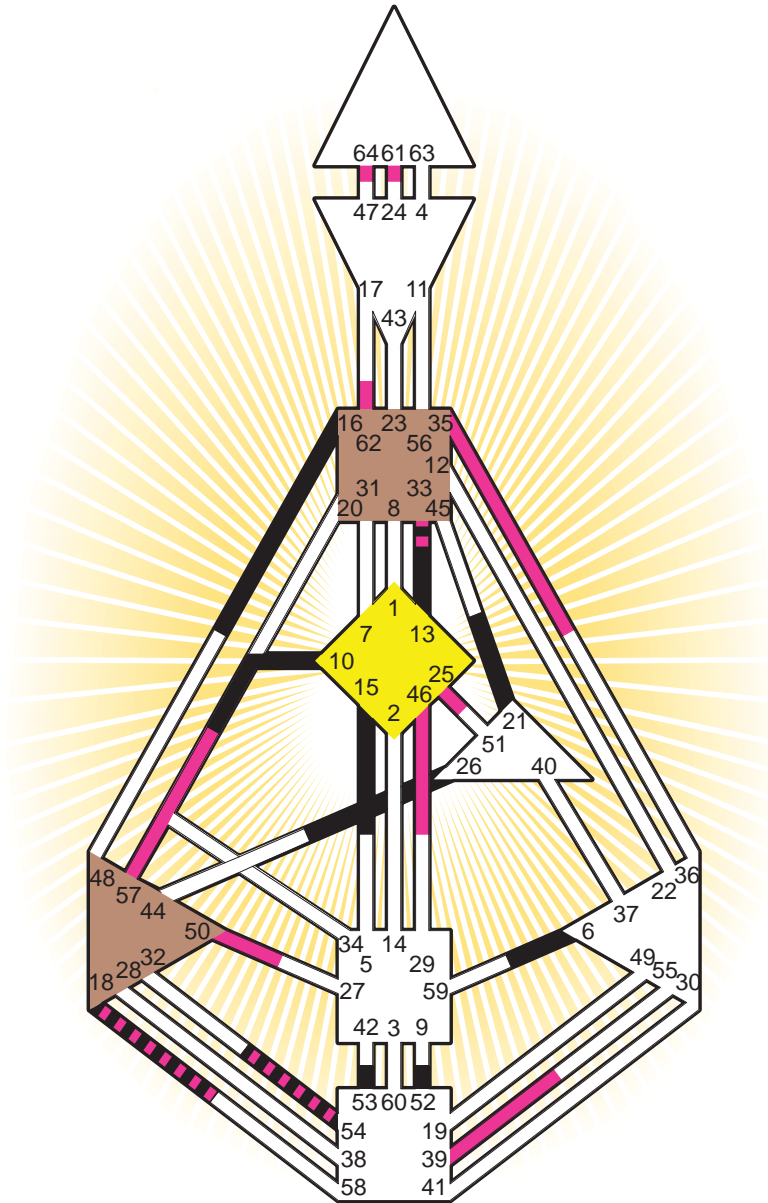

ZEN HUMAN DESIGN

INDIVIDUAL CHART

Wesley Clark

Personality

Chicago, IL
 23. December 1944
 05:43:00 CWT
 10:43:00 GMT

Design

26. September 1944
 17:51:07 GMT

Rodden Rating **A**

Definition Type

- No Definition
- Single Definition
- Split Definition
- Triple Split Definition
- Quadruple Split Definition

Mode

- To Wait
- To Do

Defined Centers

- Throat
- Head
- Ji
- Heart
- Sacral
- Root

Awareness

- Mental (Ajna)
- Intuitive (Spleen)
- Emotional (Solar Plexus)

	☉	⊕	☾	♋	♌	♍	♎	♏	♐	♑	♒	♓	
Personality	<u>10.4</u>	15.4	21.3	53.4	54.4	<u>10.3</u>	<u>13.2</u>	26.4	6.5	52.5	16.5	18.3	<u>33.3</u>
Design	46.6	25.6	54.5	62.5	61.5	64.6	50.2	<u>57.4</u>	64.3	39.1	35.2	18.1	<u>33.3</u>