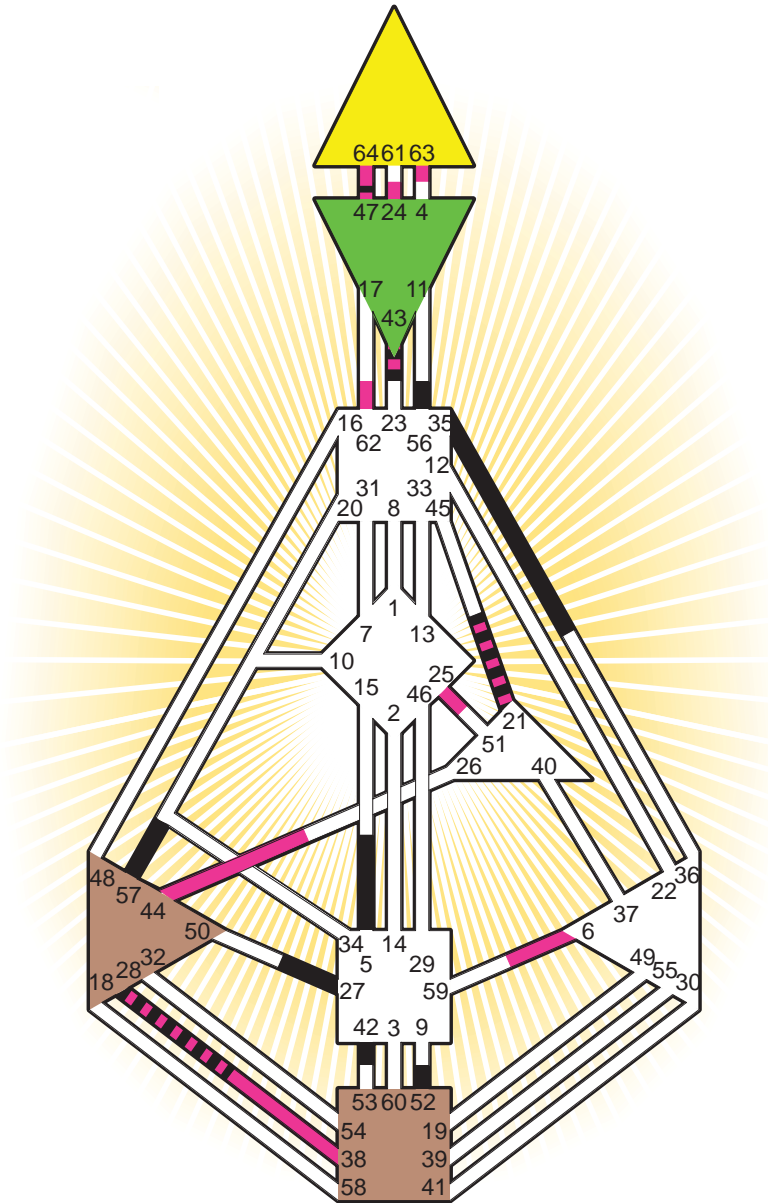

ZEN HUMAN DESIGN

INDIVIDUAL CHART

Anderson Cooper

Personality

New York, NY
 3. June 1967
 15:46:00 EDT
 19:46:00 GMT

Design

5. March 1967
 19:29:47 GMT

Rodden Rating **B**

Definition Type

- No Definition
- Single Definition
- Split Definition
- Triple Split Definition
- Quadruple Split Definition

Mode

- To Wait
- To Do

Defined Centers

- Throat
- Ji
- Sacral
- Head
- Heart
- Root

Awareness

- Mental (Ajna)
- Intuitive (Spleen)
- Emotional (Solar Plexus)

	☉	⊕	☾	♋	♌	♍	♎	♏	♐	♑	♒	♓	
Personality	35.2	5.2	42.3	27.5	28.5	52.1	56.1	57.1	56.6	21.1	47.4	43.4	47.2
Design	63.4	64.4	38.5	24.2	44.2	63.1	21.3	28.2	62.5	25.3	6.1	43.6	47.3