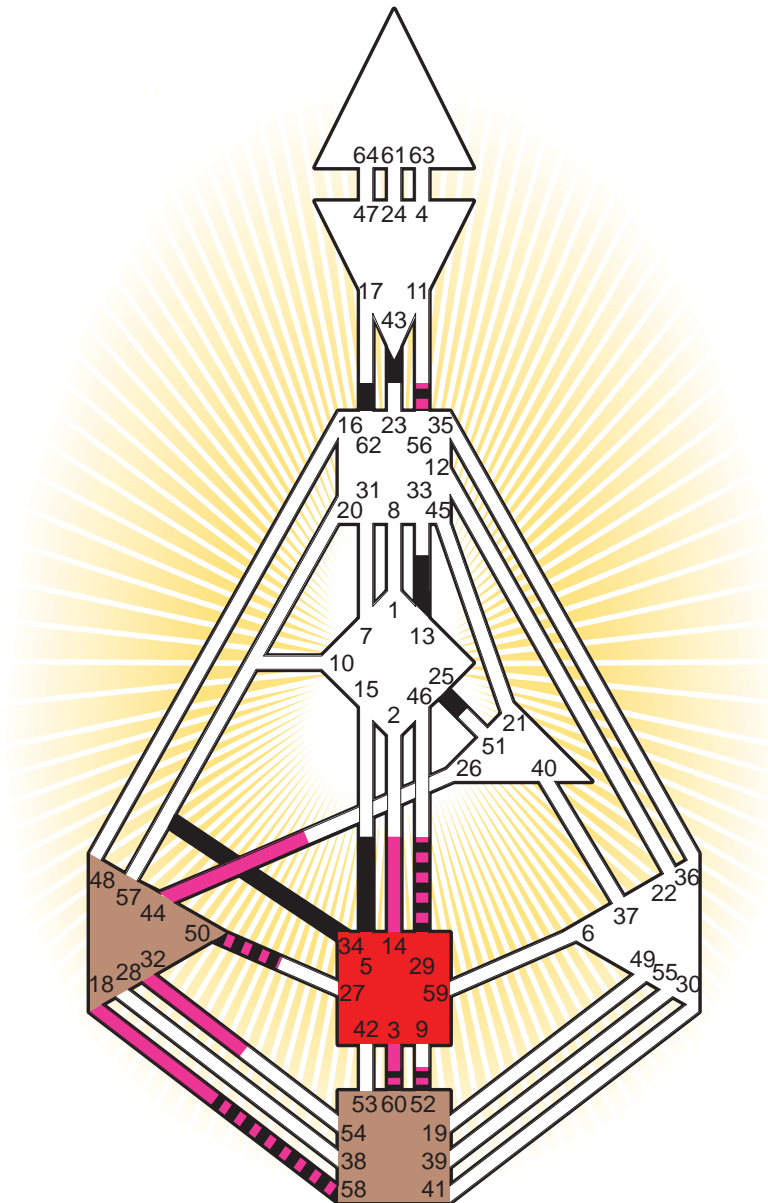

ZEN HUMAN DESIGN

INDIVIDUAL CHART

Kevin Costner

Personality

Lynwood, CA
 18. January 1955
 21:40:00 PST
 05:40:00 GMT

Design

24. October 1954
 07:54:31 GMT

Rodden Rating **AA**

Definition Type

- No Definition
- Single Definition
- Split Definition
- Triple Split Definition
- Quadruple Split Definition

Mode

- To Wait
- To Do

Defined Centers

- Throat
- Head
- Ji
- Heart
- Sacral
- Root

Awareness

- Mental (Ajna)
- Intuitive (Spleen)
- Emotional (Solar Plexus)

	☉	⊕	☾	♋	♌	♍	♎	♏	♐	♑	♒	♓	
Personality	<u>60.3</u>	<u>56.3</u>	<u>34.5</u>	<u>58.2</u>	52.2	13.1	5.1	<u>25.5</u>	62.4	43.1	62.6	50.2	29.2
Design	<u>50.5</u>	<u>3.5</u>	<u>18.1</u>	<u>58.5</u>	52.5	44.5	14.6	<u>60.6</u>	56.3	44.4	56.2	32.6	29.3