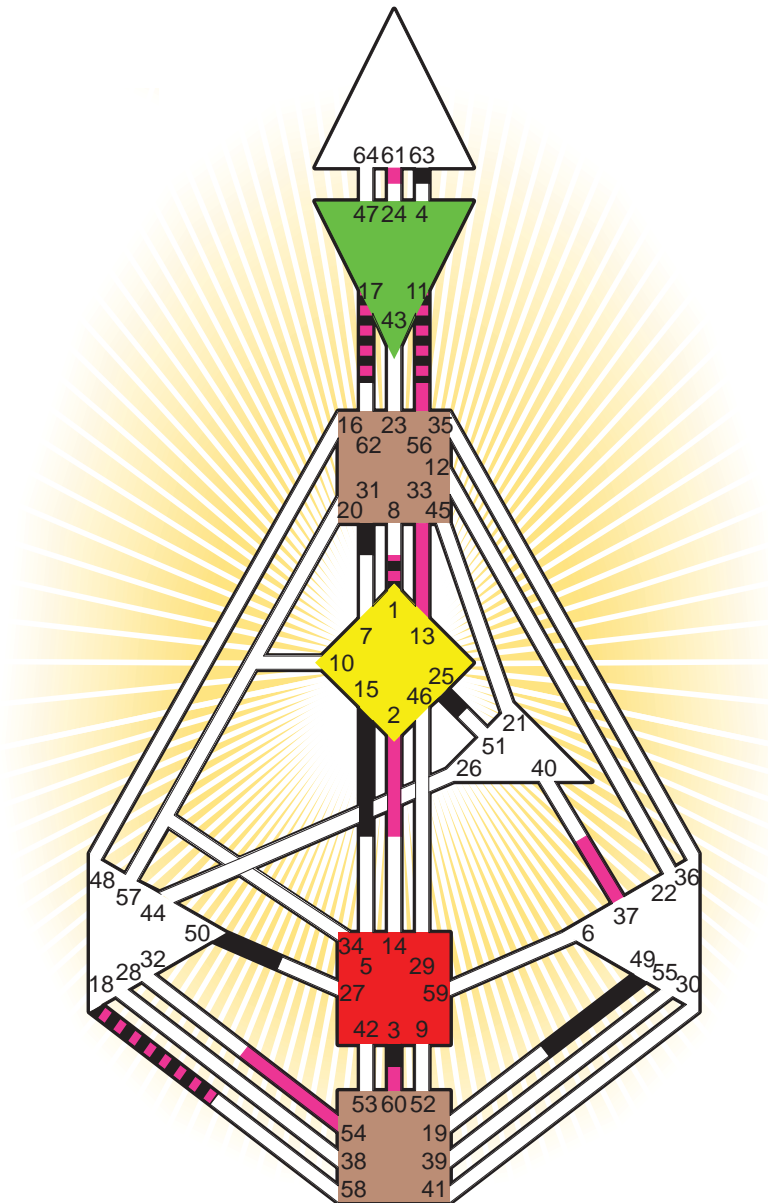

ZEN HUMAN DESIGN

INDIVIDUAL CHART

Suri Cruise

Personality

Santa Monica, CA
 18. April 2006
 03:26:00 PDT
 10:26:00 GMT

Design

20. January 2006
 11:08:41 GMT

Rodden Rating **AA**

Definition Type

- No Definition
- Single Definition
- Split Definition
- Triple Split Definition
- Quadruple Split Definition

Mode

- To Wait
- To Do

Defined Centers

- Throat
- Head
- Ji
- Heart
- Sacral
- Root

Awareness

- Mental (Ajna)
- Intuitive (Spleen)
- Emotional (Solar Plexus)

	☉	⊕	☾	♈	♉	♊	♋	♌	♍	♎	♏	♐	♑
Personality	<u>3.2</u>	<u>50.2</u>	<u>11.2</u>	17.1	18.1	25.5	63.3	15.5	1.3	31.3	63.3	49.1	<u>11.5</u>
Design	<u>60.5</u>	<u>56.5</u>	<u>18.3</u>	17.3	18.3	61.6	54.6	2.5	1.4	<u>33.1</u>	<u>37.3</u>	<u>13.4</u>	<u>11.4</u>