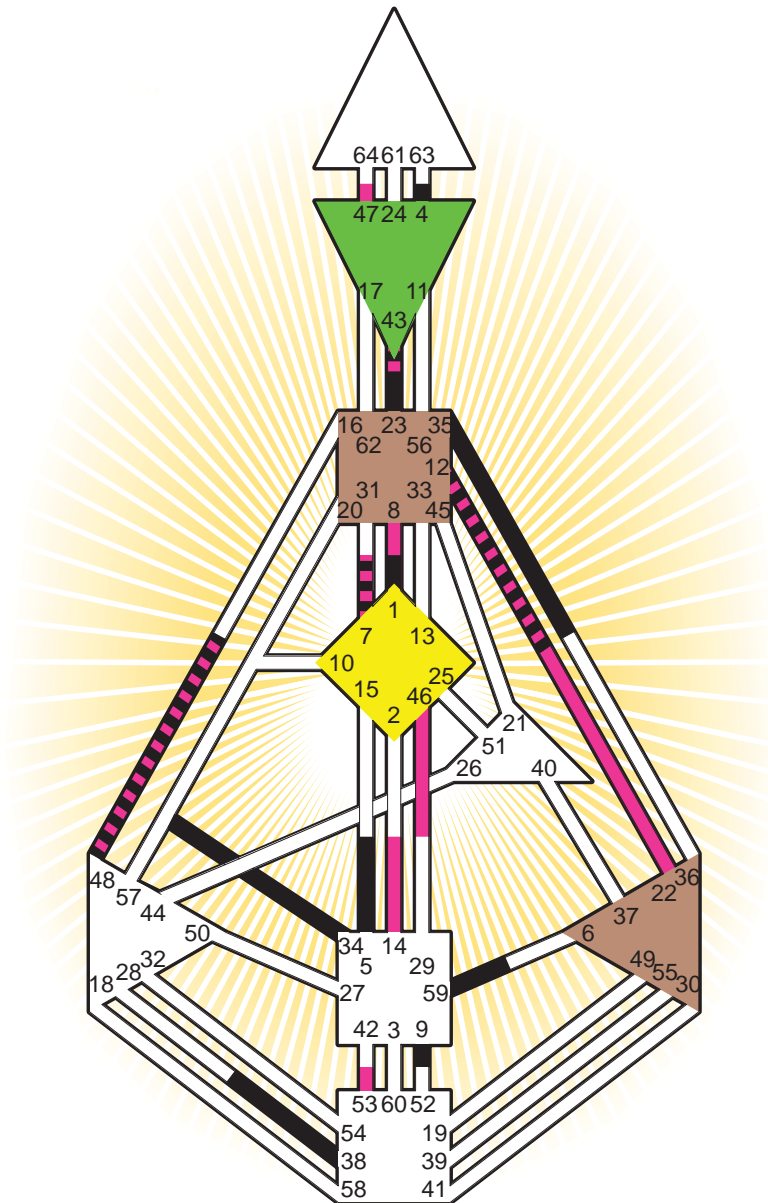

ZEN HUMAN DESIGN

INDIVIDUAL CHART

Tom Daschle

Personality

Aberdeen, SD
 9. December 1947
 13:55:00 CST
 19:55:00 GMT

Design

12. September 1947
 12:43:45 GMT

Rodden Rating **A**

Definition Type

- No Definition
- Single Definition
- Split Definition
- Triple Split Definition
- Quadruple Split Definition

Mode

- To Wait
- To Do

Defined Centers

- Throat
- Head
- Ji
- Heart
- Sacral
- Root

Awareness

- Mental (Ajna)
- Intuitive (Spleen)
- Emotional (Solar Plexus)

	☉	⊕	☾	♋	♌	♍	♎	♏	♐	♑	♒	♓	
Personality	5.6	35.6	1.3	23.5	43.5	34.4	38.3	59.3	9.5	4.5	12.2	48.4	7.2
Design	47.3	22.3	7.5	8.2	14.2	46.4	47.5	53.5	43.4	7.5	12.4	48.1	7.1