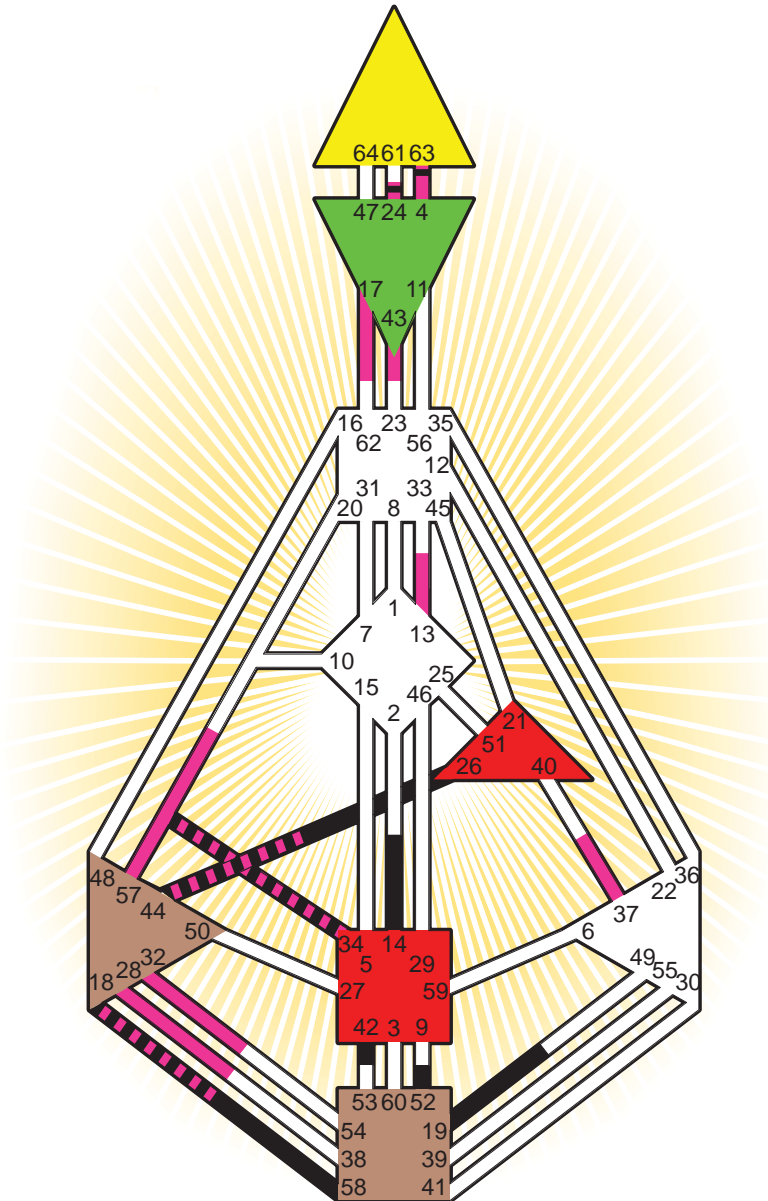

ZEN HUMAN DESIGN

INDIVIDUAL CHART

Honore Daumier

Personality

Marseille, F
 26. December 1808
 15:00:00 LMT
 14:38:24 GMT

Design

30. September 1808
 02:42:10 GMT

Rodden Rating **AA**

Definition Type

- No Definition
- Single Definition
- Split Definition
- Triple Split Definition
- Quadruple Split Definition

Mode

- To Wait
- To Do

Defined Centers

- Throat
- Ji
- Sacral
- Head
- Heart
- Root

Awareness

- Mental (Ajna)
- Intuitive (Spleen)
- Emotional (Solar Plexus)

	☉	⊕	☾	♋	♌	♍	♎	♏	♐	♑	♒	♓	
Personality	<u>58.1</u>	<u>52.1</u>	<u>42.6</u>	<u>44.4</u>	<u>24.4</u>	<u>26.5</u>	<u>19.4</u>	<u>18.6</u>	<u>63.2</u>	<u>14.6</u>	<u>44.2</u>	<u>34.6</u>	<u>63.2</u>
Design	<u>18.4</u>	<u>17.4</u>	<u>13.3</u>	<u>44.6</u>	<u>24.6</u>	<u>57.6</u>	<u>32.2</u>	<u>4.2</u>	<u>37.5</u>	<u>43.1</u>	<u>28.2</u>	<u>34.3</u>	<u>63.2</u>