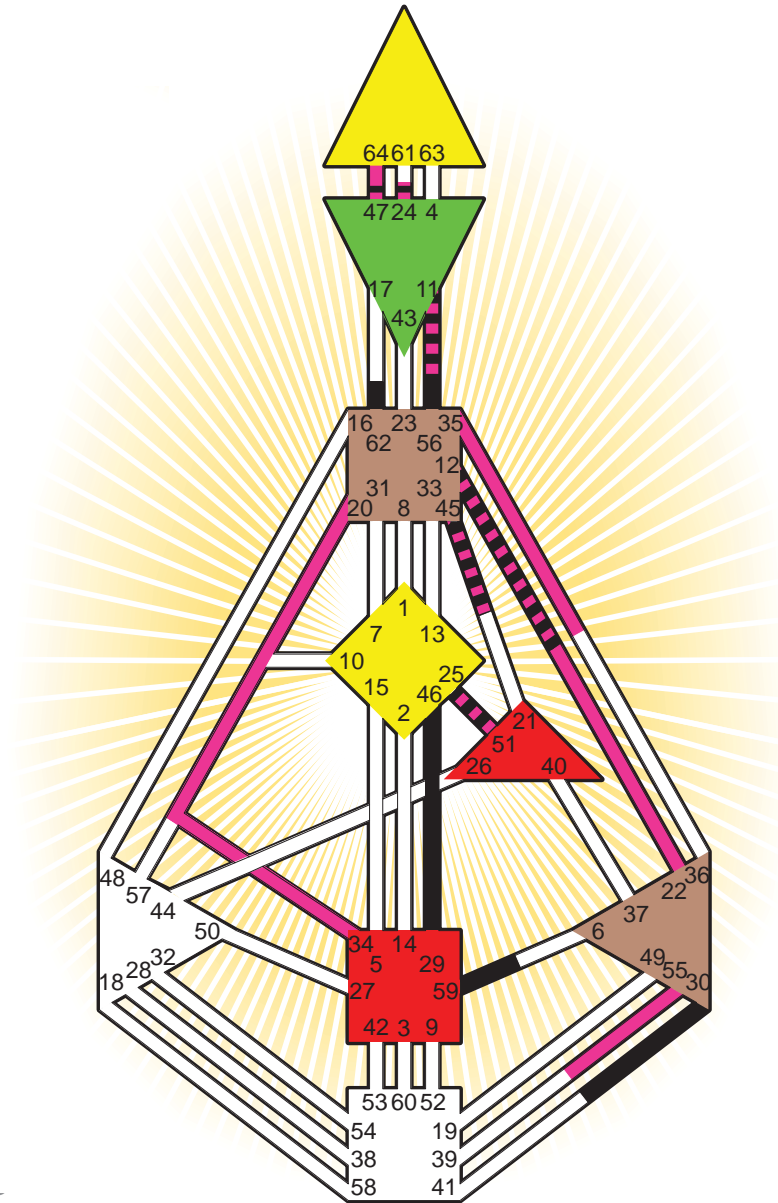

ZEN HUMAN DESIGN

INDIVIDUAL CHART

Claude Debussy

Personality

Saint Germain, F
22. August 1862
04:30:00 LMT
04:21:40 GMT

Design

22. May 1862
04:18:29 GMT

Rodden Rating **AA**

Definition Type

- ☐ No Definition
- ☒ Single Definition
- ☐ Split Definition
- ☐ Triple Split Definition
- ☐ Quadruple Split Definition

Mode

- ☐ To Wait
- ☒ To Do

Defined Centers

- Throat
- Head
- Ji
- Heart
- Sacral
- Root

Awareness

- Mental (Ajna)
- ☐ Intuitive (Spleen)
- Emotional (Solar Plexus)

	☉	⊕	☾	♋	♌	♍	♎	♏	♐	♑	♒	♓	
Personality	29.5	30.5	62.1	11.1	12.1	59.2	56.5	51.4	46.2	47.6	45.4	25.6	24.4
Design	20.1	34.1	22.3	11.3	12.3	45.1	51.1	55.3	47.1	64.5	35.5	25.6	24.3