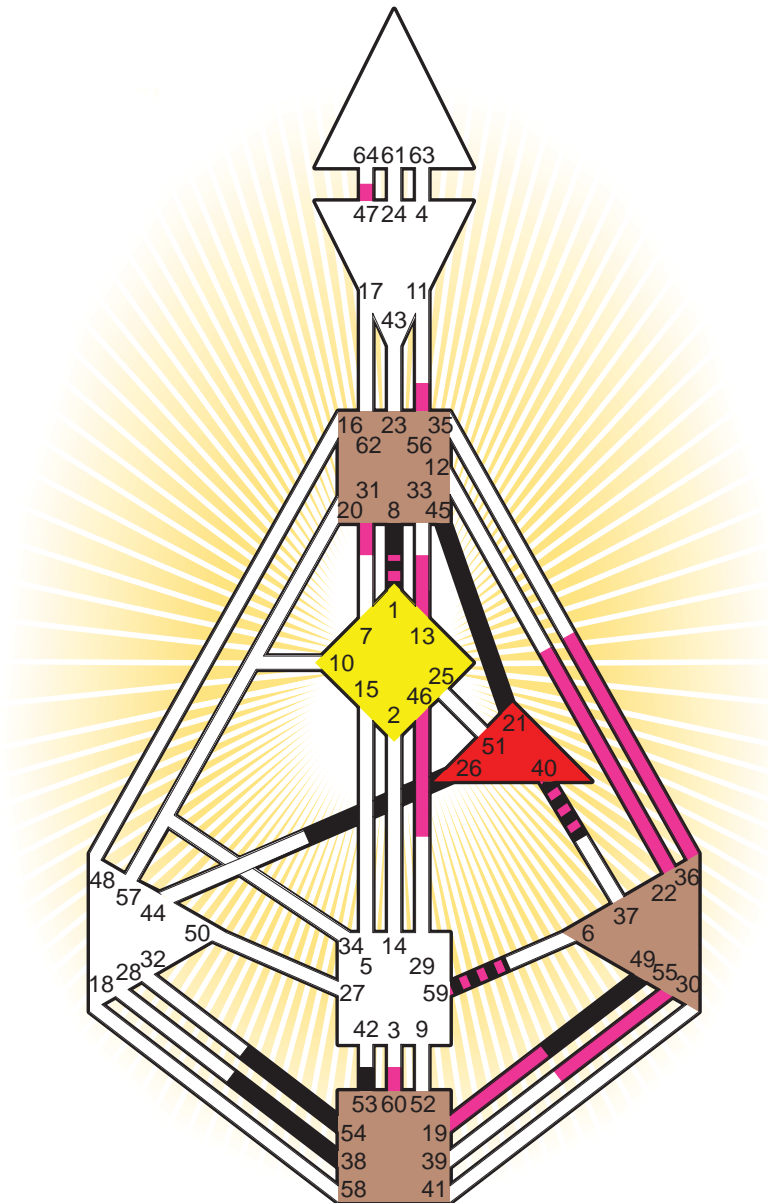

Definition Type

- No Definition
- Single Definition
- Split Definition
- Triple Split Definition
- Quadruple Split Definition

Mode

- To Wait
- To Do

Defined Centers

- Throat
- Head
- Ji
- Heart
- Sacral
- Root

Awareness

- Mental (Ajna)
- Intuitive (Spleen)
- Emotional (Solar Plexus)

	☉	⊕	☾	♋	♌	♍	♎	♏	♐	♑	♒	♓	
Personality	<u>45.2</u>	26.2	38.5	53.6	54.6	8.1	8.2	59.4	21.5	49.5	59.2	1.1	40.5
Design	22.4	47.4	46.4	56.3	60.3	55.4	<u>19.1</u>	31.4	36.2	13.6	59.3	<u>1.3</u>	40.6