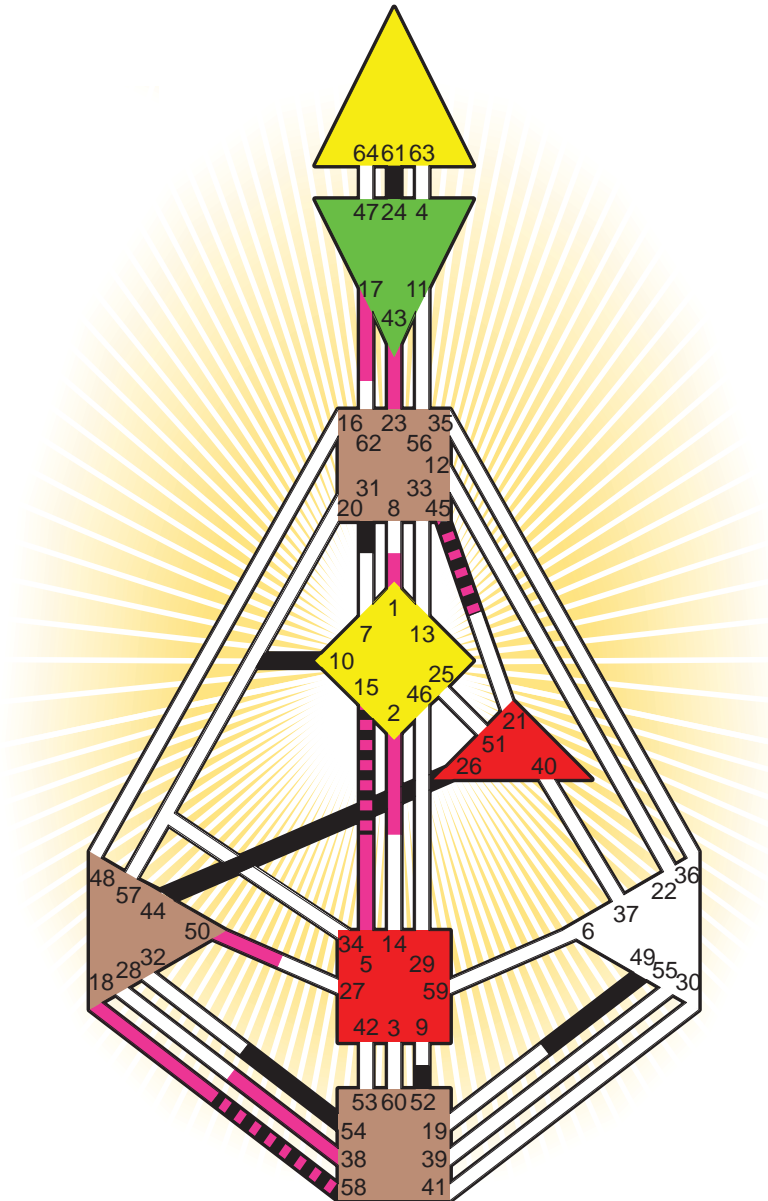

ZEN HUMAN DESIGN

INDIVIDUAL CHART

Marlene Dietrich

Personality

Berlin, D
 27. December 1901
 21:15:00 MET
 20:15:00 GMT

Design

1. October 1901
 07:33:26 GMT

Rodden Rating **AA**

Definition Type

- No Definition
- Single Definition
- Split Definition
- Triple Split Definition
- Quadruple Split Definition

Mode

- To Wait
- To Do

Defined Centers

- Throat
- Head
- Ji
- Heart
- Sacral
- Root

Awareness

- Mental (Ajna)
- Intuitive (Spleen)
- Emotional (Solar Plexus)

	☉	⊕	☾	♋	♌	♍	♎	♏	♐	♑	♒	♓	
Personality	<u>58.2</u>	<u>52.2</u>	<u>31.6</u>	<u>44.5</u>	<u>24.5</u>	<u>10.5</u>	<u>49.2</u>	<u>61.6</u>	<u>54.6</u>	<u>54.3</u>	<u>26.2</u>	<u>15.2</u>	<u>45.1</u>
Design	<u>18.4</u>	<u>17.4</u>	<u>23.2</u>	<u>1.1</u>	<u>2.1</u>	<u>50.5</u>	<u>1.4</u>	<u>43.2</u>	<u>58.1</u>	<u>38.1</u>	<u>5.3</u>	<u>15.4</u>	<u>45.2</u>