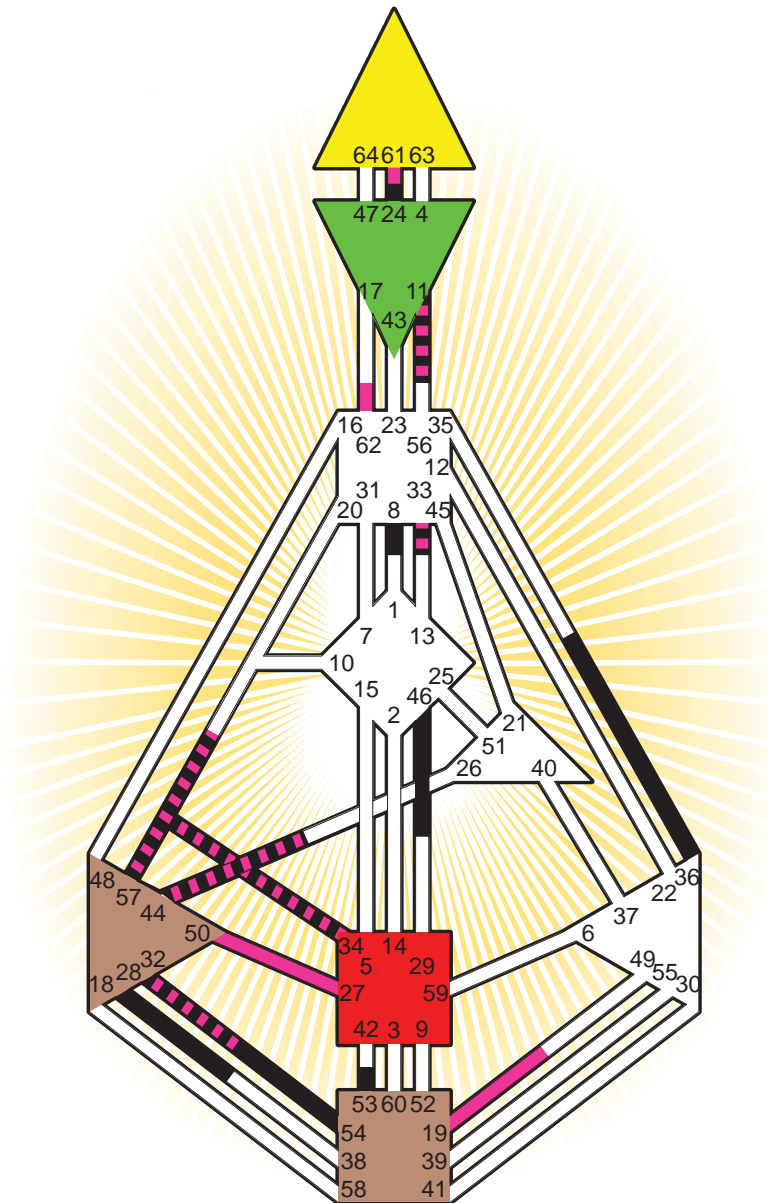

ZEN HUMAN DESIGN

INDIVIDUAL CHART

Kirsten Dunst

Personality

Point Pleasant, NJ
 30. April 1982
 13:00:00 EDT
 17:00:00 GMT

Design

1. February 1982
 05:11:56 GMT

Rodden Rating **AA**

Definition Type

- No Definition
- Single Definition
- Split Definition
- Triple Split Definition
- Quadruple Split Definition

Mode

- To Wait
- To Do

Defined Centers

- Throat ■ Head
- Ji ■ Heart
- Sacral ■ Root

Awareness

- Mental (Ajna)
- Intuitive (Spleen)
- Emotional (Solar Plexus)

	☉	⊕	☾	♈	♉	♊	♋	♌	♍	♎	♏	♐	♑
Personality	24.3	44.3	33.6	53.1	54.1	8.5	36.4	46.4	28.4	57.3	34.4	11.5	32.5
Design	19.5	33.5	27.6	62.2	61.2	19.5	61.5	57.3	44.3	32.2	34.5	11.4	50.1