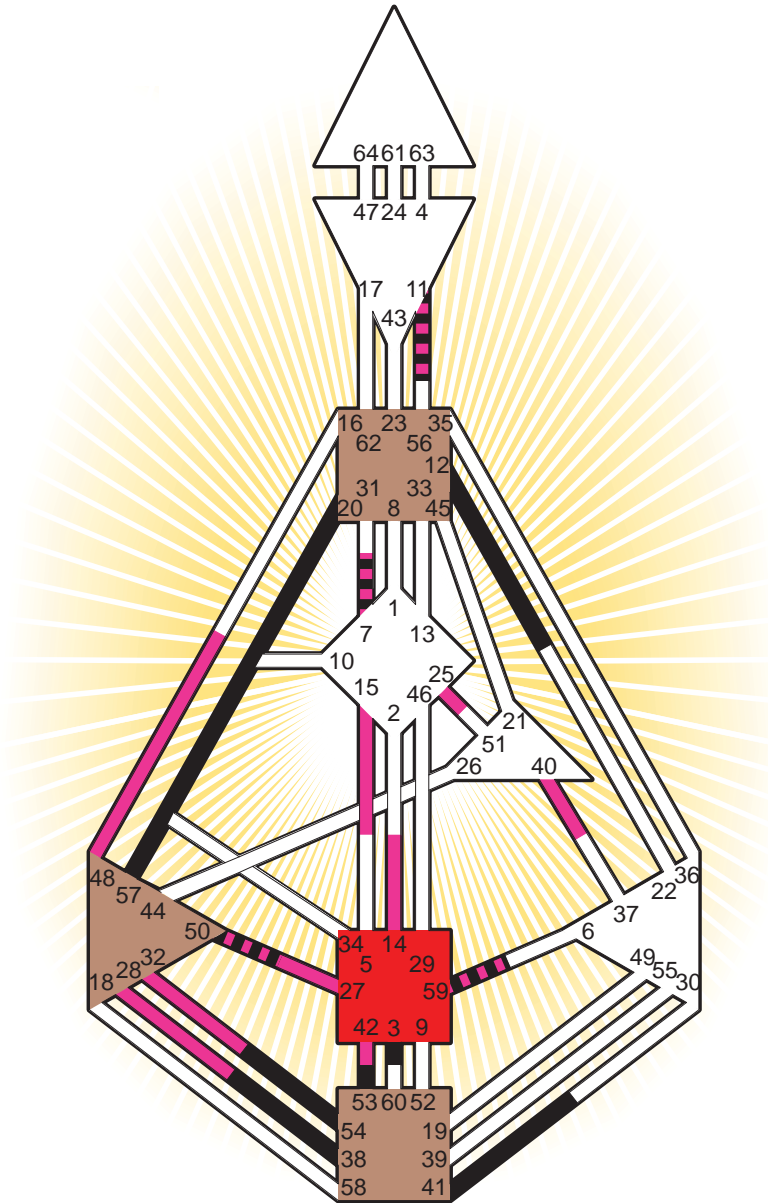

ZEN HUMAN DESIGN

INDIVIDUAL CHART

George Foreman

Personality

Marshall, TX
 10. January 1949
 21:15:00 CST
 03:15:00 GMT

Design

16. October 1948
 01:17:24 GMT

Rodden Rating **AA**

Definition Type

- No Definition
- Single Definition
- Split Definition
- Triple Split Definition
- Quadruple Split Definition

Mode

- To Wait
- To Do

Defined Centers

- Throat
- Head
- Ji
- Heart
- Sacral
- Root

Awareness

- Mental (Ajna)
- Intuitive (Spleen)
- Emotional (Solar Plexus)

	☉	⊕	☾	♋	♌	♍	♎	♏	♐	♑	♒	♓	
Personality	54.6	53.6	20.3	3.6	50.6	41.6	11.5	41.4	38.4	59.6	12.6	57.1	7.3
Design	32.2	42.2	25.2	27.4	28.4	50.6	40.6	14.5	11.2	59.3	15.3	48.4	7.4