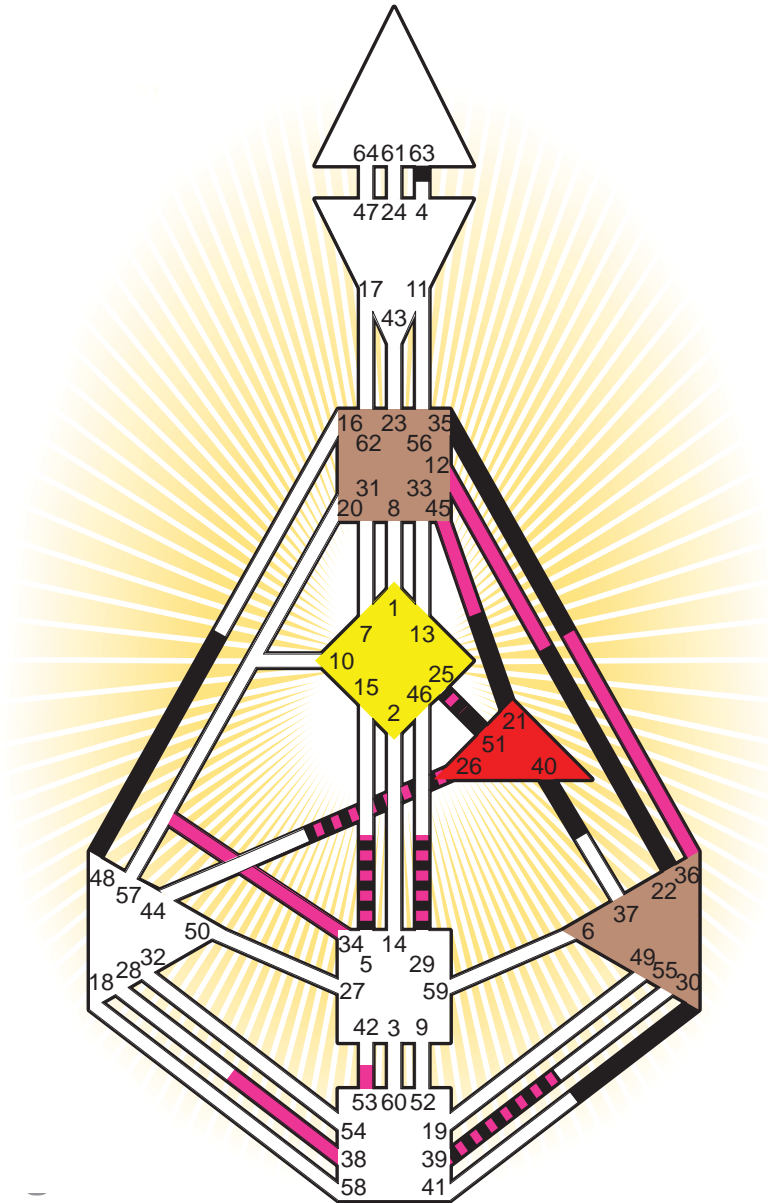

ZEN HUMAN DESIGN

INDIVIDUAL CHART

Serge Gainsbourg

Personality

Paris, F
2. April 1928
04:55:00 GMT
04:55:00 GMT

Design

5. January 1928
18:55:27 GMT

Rodden Rating **AA**

Definition Type

- ☐ No Definition
- ☒ Single Definition
- ☐ Split Definition
- ☐ Triple Split Definition
- ☐ Quadruple Split Definition

Mode

- ☐ To Wait
- ☒ To Do

Defined Centers

- ☒ Throat
- ☐ Head
- ☒ Ji
- ☒ Heart
- ☐ Sacral
- ☐ Root

Awareness

- ☐ Mental (Ajna)
- ☐ Intuitive (Spleen)
- ☒ Emotional (Solar Plexus)

	☉	☊	☾	♋	♌	♍	♎	♏	♐	♑	♒	♓	
Personality	<u>21.3</u>	<u>48.3</u>	<u>40.4</u>	<u>35.1</u>	5.1	63.6	<u>22.2</u>	30.2	<u>51.1</u>	26.3	<u>25.6</u>	29.3	39.6
Design	38.6	39.6	<u>12.3</u>	<u>45.2</u>	26.2	38.3	34.3	26.4	<u>36.5</u>	5.3	<u>25.2</u>	29.5	53.2