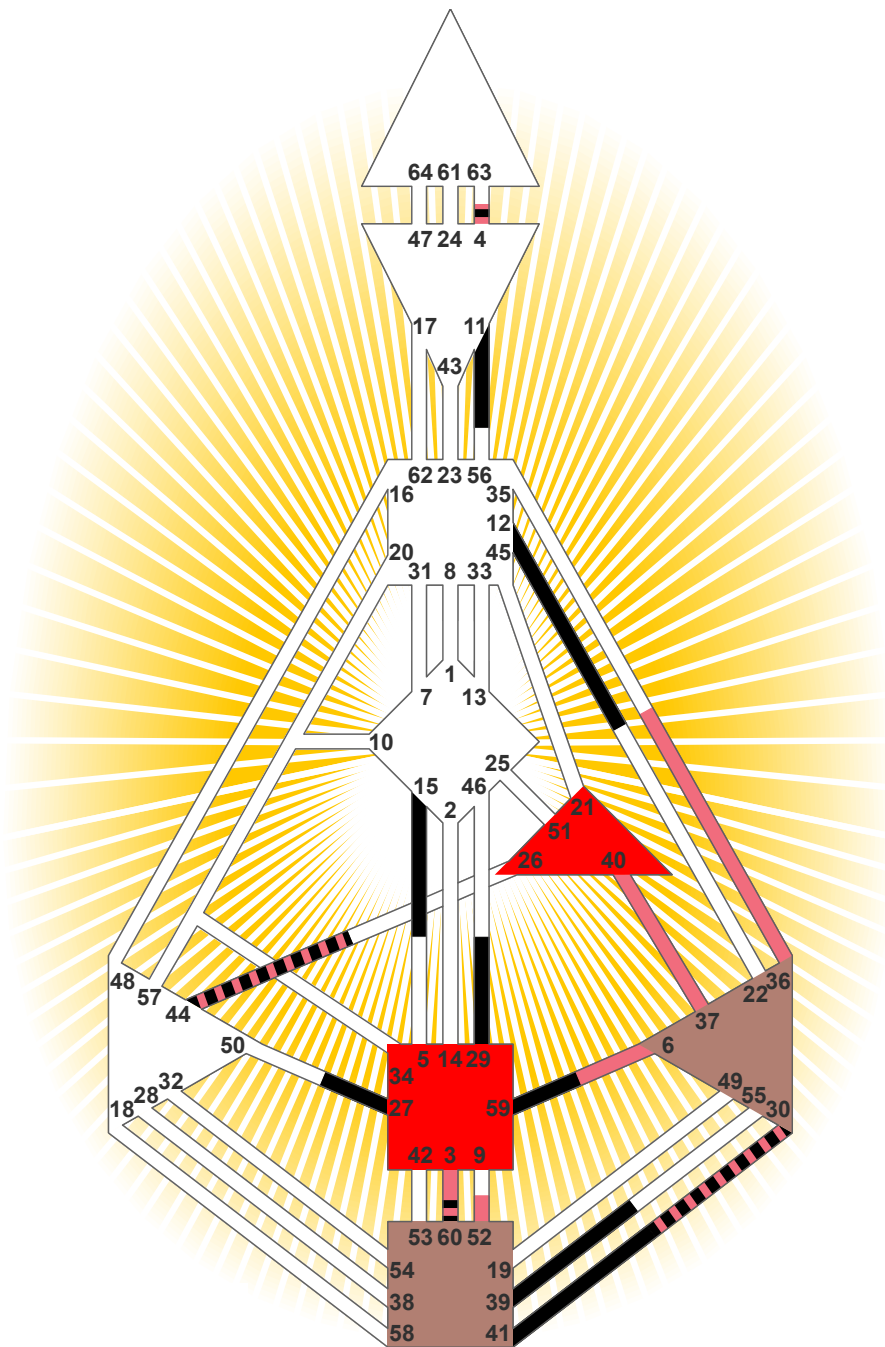

ZEN HUMAN DESIGN

INDIVIDUAL CHART

Boy George

Personality

Bexley, GBE
 14. June 1961
 02:50:00 WET/S
 01:50:00 GMT

Design

15. March 1961
 14:25:29 GMT

Rodden Rating C

Definition Type

- No Definition
- Single Definition
- Split Definition
- Triple Split Definition
- Quadruple Split Definition

Mode

- To Wait
- To Do

Defined Centers

- Throat
- Head
- Ji
- Heart
- Sacral
- Root

Awareness

- Mental (Ajna)
- Intuitiv (Spleen)
- Emotional (Solar Plexus)

	☉	☊	☋	♋	♌	♍	♎	♏	♐	♑	♒	♓	
Personality	12.1	11.1	15.5	29.6	30.6	39.2	27.6	4.3	41.5	60.3	4.4	44.2	59.6
Design	36.3	6.3	37.4	40.1	37.1	30.4	3.3	52.4	60.4	60.2	4.4	44.4	40.1