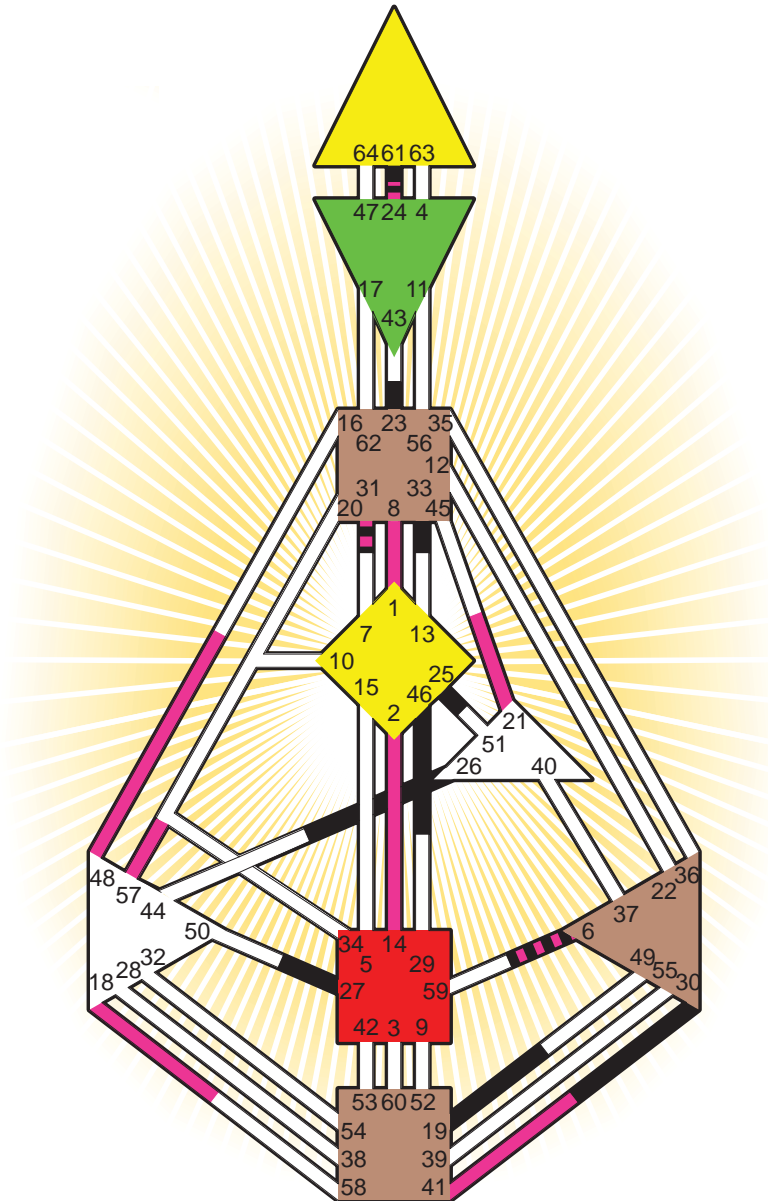

ZEN HUMAN DESIGN

INDIVIDUAL CHART

Dick Gephardt

Personality

Saint Louis, MO
 31. January 1941
 17:00:00 CST
 23:00:00 GMT

Design

6. November 1940
 06:36:34 GMT

Rodden Rating **A**

Definition Type

- No Definition
- Single Definition
- Split Definition
- Triple Split Definition
- Quadruple Split Definition

Mode

- To Wait
- To Do

Defined Centers

- Throat
- Head
- Ji
- Heart
- Sacral
- Root

Awareness

- Mental (Ajna)
- Intuitive (Spleen)
- Emotional (Solar Plexus)

	☉	⊕	☾	♈	♉	♊	♋	♌	♍	♎	♏	♐	♑
Personality	19.5	33.5	25.6	46.5	25.5	<u>30.2</u>	<u>61.2</u>	26.2	27.6	<u>24.1</u>	23.4	6.6	31.2
Design	<u>1.1</u>	<u>2.1</u>	<u>41.6</u>	48.2	21.2	<u>14.2</u>	18.2	57.6	<u>24.3</u>	<u>24.4</u>	<u>8.1</u>	6.5	31.3