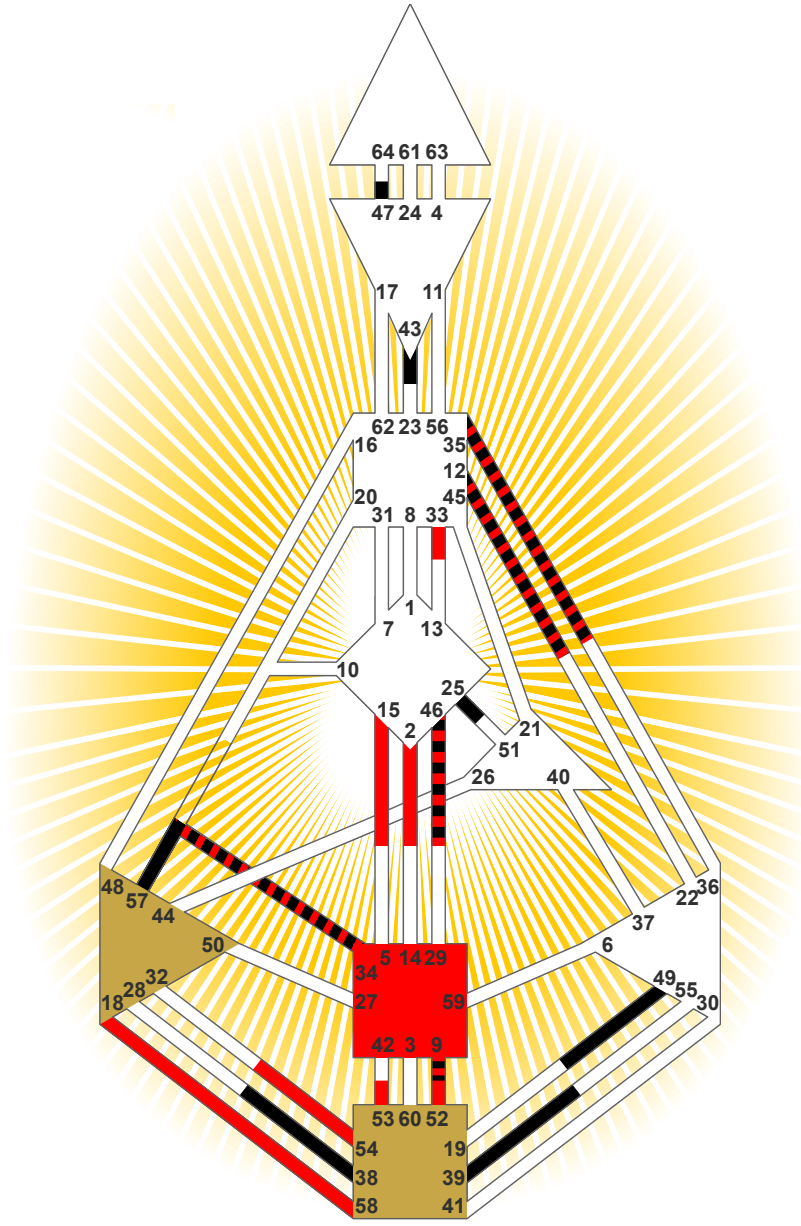

ZEN HUMAN DESIGN

INDIVIDUAL CHART

George Gershwin

Personality

Brooklyn, NY
26. September 1898
11:09:00 EST
16:09:00 GMT

Design

27. June 1898
06:28:16 GMT

Rodden Rating **AA**

Definition Type

- ☐ No Definition
- ☒ Single Definition
- ☐ Split Definition
- ☐ Triple Split Definition
- ☐ Quadruple Split Definition

Mode

- ☒ To Wait
- ☐ To Do

Defined Centers

- ☐ Throat
- ☐ Head
- ☐ Ji
- ☐ Heart
- ☒ Sacral
- ☒ Root

Awareness

- ☐ Mental (Ajna)
- ☒ Intuitive (Spleen)
- ☐ Emotional (Solar Plexus)

	☉	⊕	☾	♋	♌	♍	♎	♏	♐	♑	♒	♓	
Personality	46.6	25.6	49.2	38.6	39.6	47.1	43.2	39.5	57.2	9.2	34.1	12.3	35.5
Design	52.2	58.2	18.3	54.3	53.3	15.4	33.1	2.2	46.4	9.2	34.1	12.1	35.4