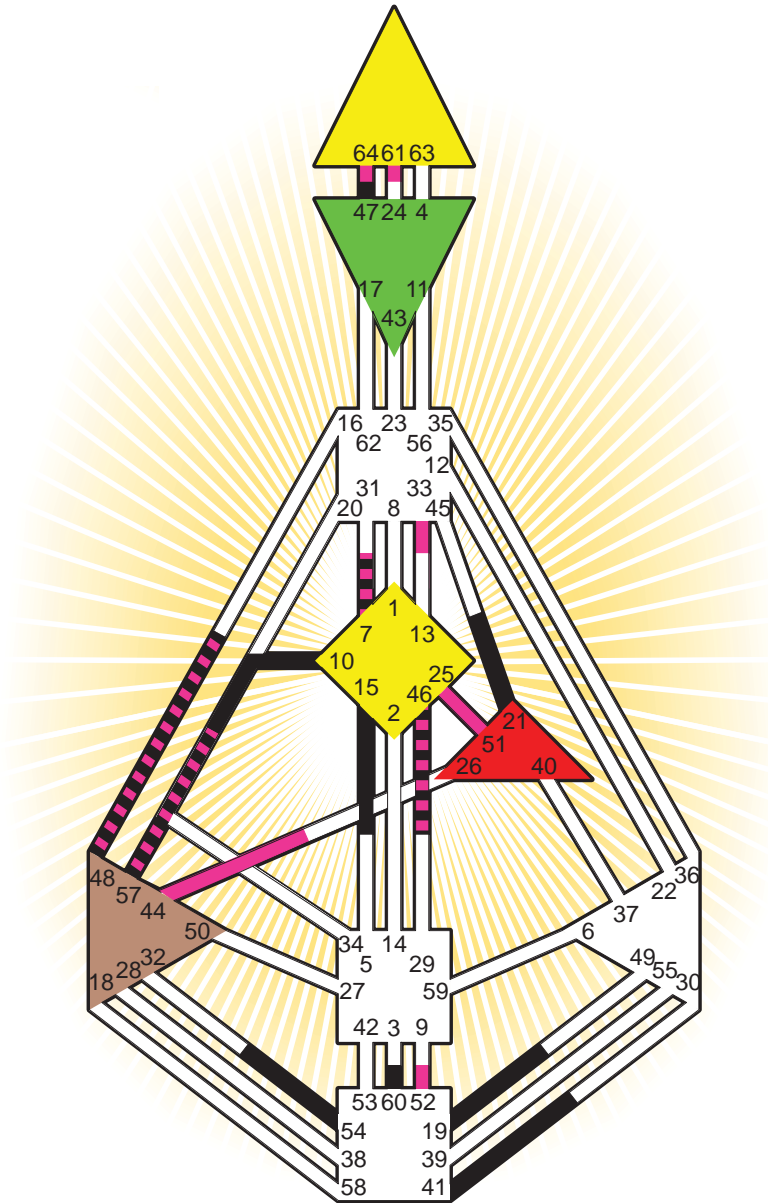

ZEN HUMAN DESIGN

INDIVIDUAL CHART

Maurice Gibb

Personality

Douglas, SCO
 22. December 1949
 03:50:00 GMT
 03:50:00 GMT

Design

25. September 1949
 09:30:12 GMT

Rodden Rating **AA**

Definition Type

- No Definition
- Single Definition
- Split Definition
- Triple Split Definition
- Quadruple Split Definition

Mode

- To Wait
- To Do

Defined Centers

- Throat
- Ji
- Sacral
- Head
- Heart
- Root

Awareness

- Mental (Ajna)
- Intuitive (Spleen)
- Emotional (Solar Plexus)

	☉	⊕	☾	♋	♌	♍	♎	♏	♐	♑	♒	♓	
Personality	10.2	15.2	60.5	21.4	48.4	54.2	19.5	46.1	41.3	47.3	15.6	57.3	7.6
Design	46.4	25.4	44.6	51.2	57.2	57.4	44.6	33.4	61.2	64.2	52.2	48.6	7.5