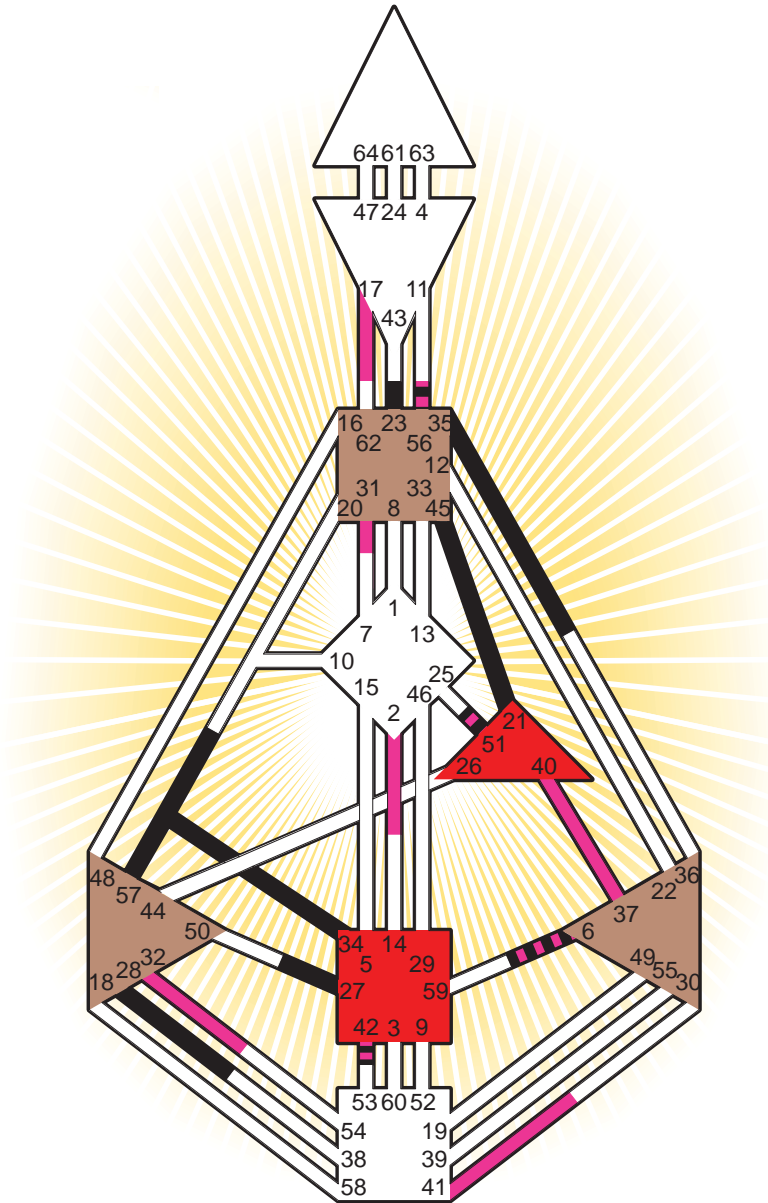

#### Definition Type

- No Definition
- Single Definition
- Split Definition
- Triple Split Definition
- Quadruple Split Definition

#### Mode

- To Wait
- To Do

#### Defined Centers

- Throat
- Head
- Ji
- Heart
- Sacral
- Root

#### Awareness

- Mental (Ajna)
- Intuitive (Spleen)
- Emotional (Solar Plexus)

	☉	⊕	☾	♋	♌	♍	♎	♏	♐	♑	♒	♓	
Personality	27.3	28.3	<u>34.5</u>	<u>57.6</u>	51.6	<u>21.1</u>	<u>45.3</u>	35.4	42.5	27.3	23.3	6.1	56.5
Design	41.5	31.5	<u>40.2</u>	<u>32.3</u>	42.3	41.1	<u>37.6</u>	51.1	17.2	42.5	2.6	6.3	56.6