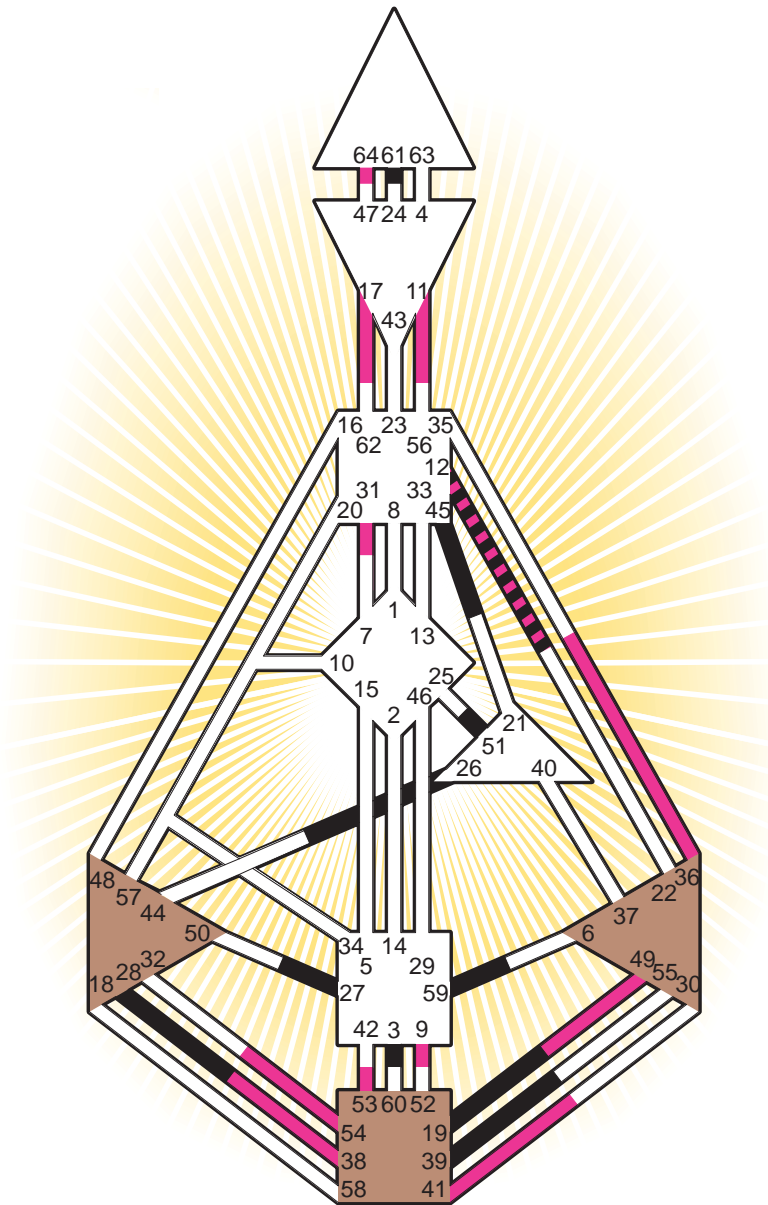

ZEN HUMAN DESIGN

INDIVIDUAL CHART

Bernhard Grzimek

Personality

Nysa, PL
24. April 1909
00:15:00 MET
23:15:00 GMT

Design

25. January 1909
17:25:13 GMT

Rodden Rating **AA**

Definition Type

- ☐ No Definition
- ☒ Single Definition
- ☐ Split Definition
- ☐ Triple Split Definition
- ☐ Quadruple Split Definition

Mode

- ☒ To Wait
- ☐ To Do

Defined Centers

- ☐ Throat
- ☐ Head
- ☐ Ji
- ☐ Heart
- ☐ Sacral
- ☒ Root

Awareness

- ☐ Mental (Ajna)
- ☒ Intuitive (Spleen)
- ☒ Emotional (Solar Plexus)

	☉	⊕	☾	♋	♌	♍	♎	♏	♐	♑	♒	♓	
Personality	27.2	<u>28.2</u>	12.1	45.1	26.1	27.4	3.6	<u>19.2</u>	59.5	51.1	61.1	39.6	12.2
Design	41.4	31.4	36.5	12.3	11.3	<u>49.5</u>	<u>38.3</u>	9.5	64.3	17.2	54.4	53.1	12.2