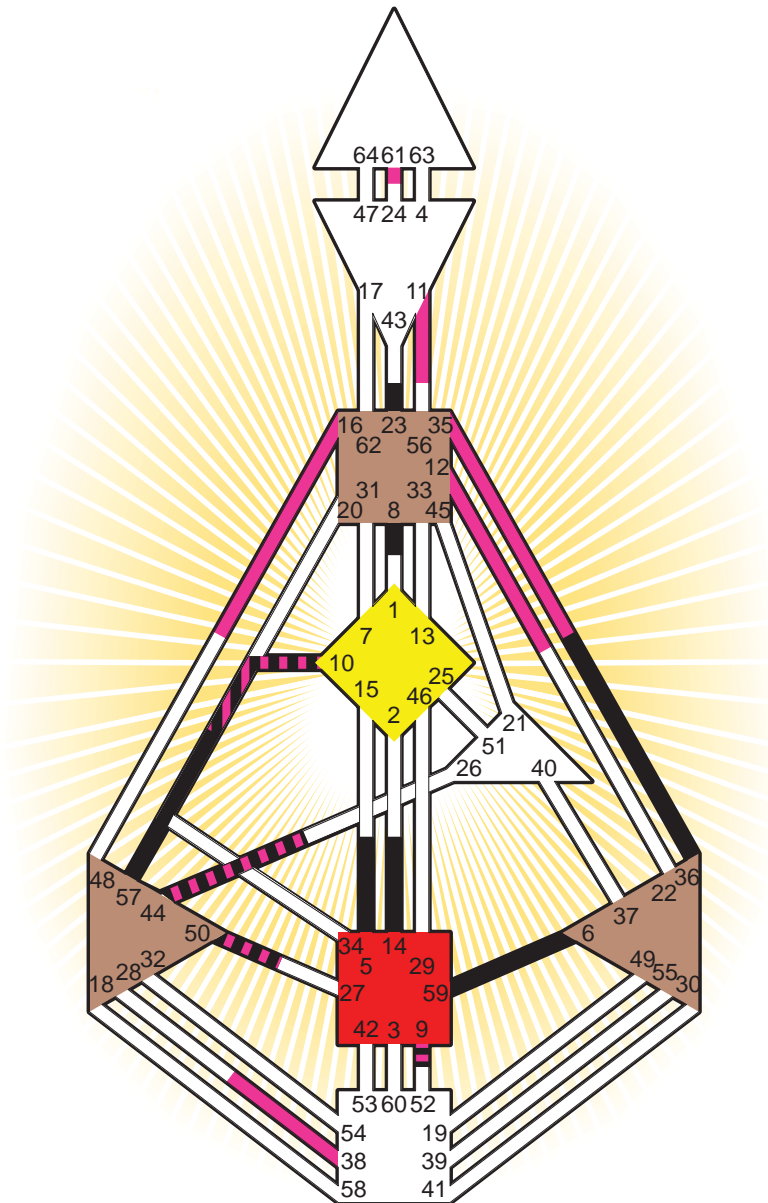

Definition Type

- No Definition
- Single Definition
- Split Definition
- Triple Split Definition
- Quadruple Split Definition

Mode

- To Wait
- To Do

Defined Centers

- Throat
- Head
- Ji
- Heart
- Sacral
- Root

Awareness

- Mental (Ajna)
- Intuitive (Spleen)
- Emotional (Solar Plexus)

	☉	⊕	☾	♋	♌	♍	♎	♏	♐	♑	♒	♓	
Personality	<u>6.1</u>	<u>36.1</u>	<u>23.3</u>	8.6	14.6	<u>59.6</u>	<u>57.3</u>	5.6	<u>10.6</u>	<u>44.6</u>	9.5	<u>10.1</u>	50.5
Design	12.3	11.3	61.3	16.1	9.1	<u>35.6</u>	12.3	44.5	<u>38.1</u>	44.3	9.6	<u>10.3</u>	50.4