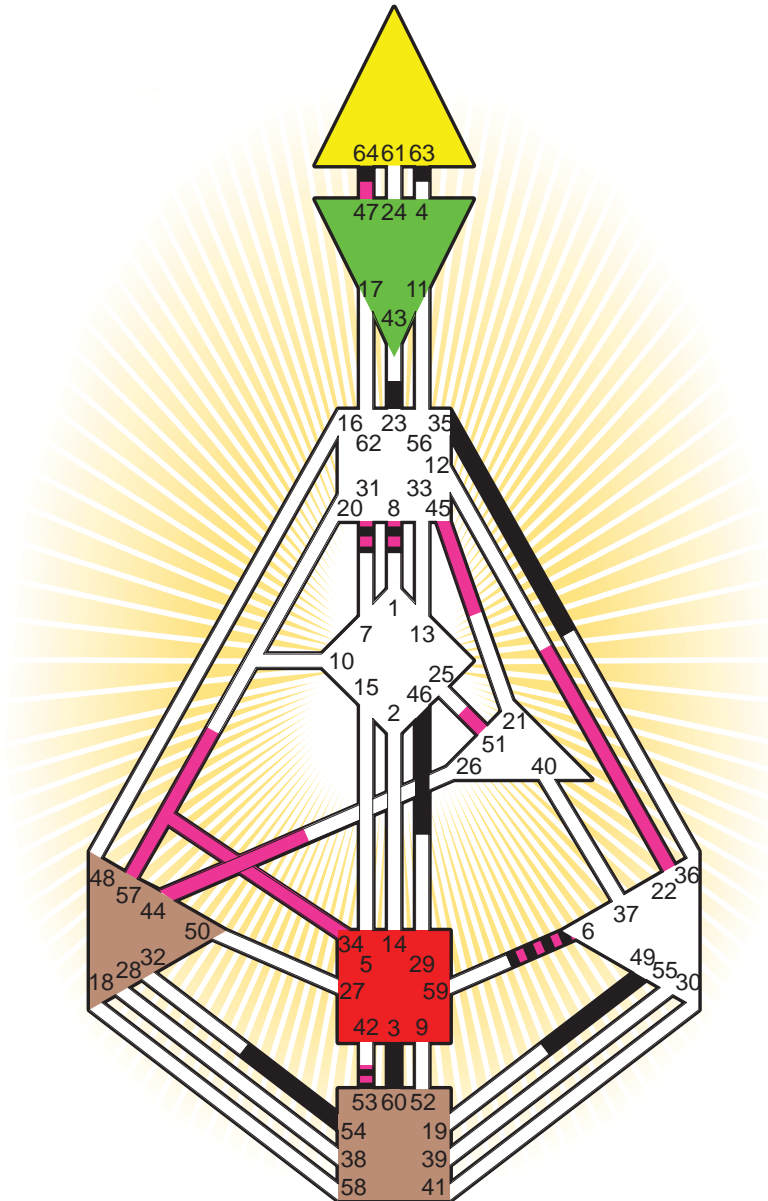

ZEN HUMAN DESIGN

INDIVIDUAL CHART

Steven Hawking

Personality

Oxford, GBE
 8. January 1942
 10:08:00 WET/S
 09:08:00 GMT

Design

13. October 1941
 05:01:59 GMT

Rodden Rating **C**

Definition Type

- No Definition
- Single Definition
- Split Definition
- Triple Split Definition
- Quadruple Split Definition

Mode

- To Wait
- To Do

Defined Centers

- Throat
- Ji
- Sacral
- Head
- Heart
- Root

Awareness

- Mental (Ajna)
- Intuitive (Spleen)
- Emotional (Solar Plexus)

| | ☉ | ⊕ | ☾ | ♋ | ♌ | ♍ | ♎ | ♏ | ♐ | ♑ | ♒ | ♓ | |
|-------------|-------------|------|------|-------------|------|-------------|-------------|------------|------|------|-----|------|------|
| Personality | 54.3 | 53.3 | 6.2 | <u>64.4</u> | 63.4 | <u>60.2</u> | 49.3 | <u>3.3</u> | 35.2 | 23.4 | 8.3 | 46.2 | 31.4 |
| Design | <u>57.5</u> | 51.5 | 53.1 | <u>47.6</u> | 22.6 | 44.5 | <u>34.3</u> | 51.1 | 45.5 | 8.4 | 8.6 | 6.6 | 31.4 |