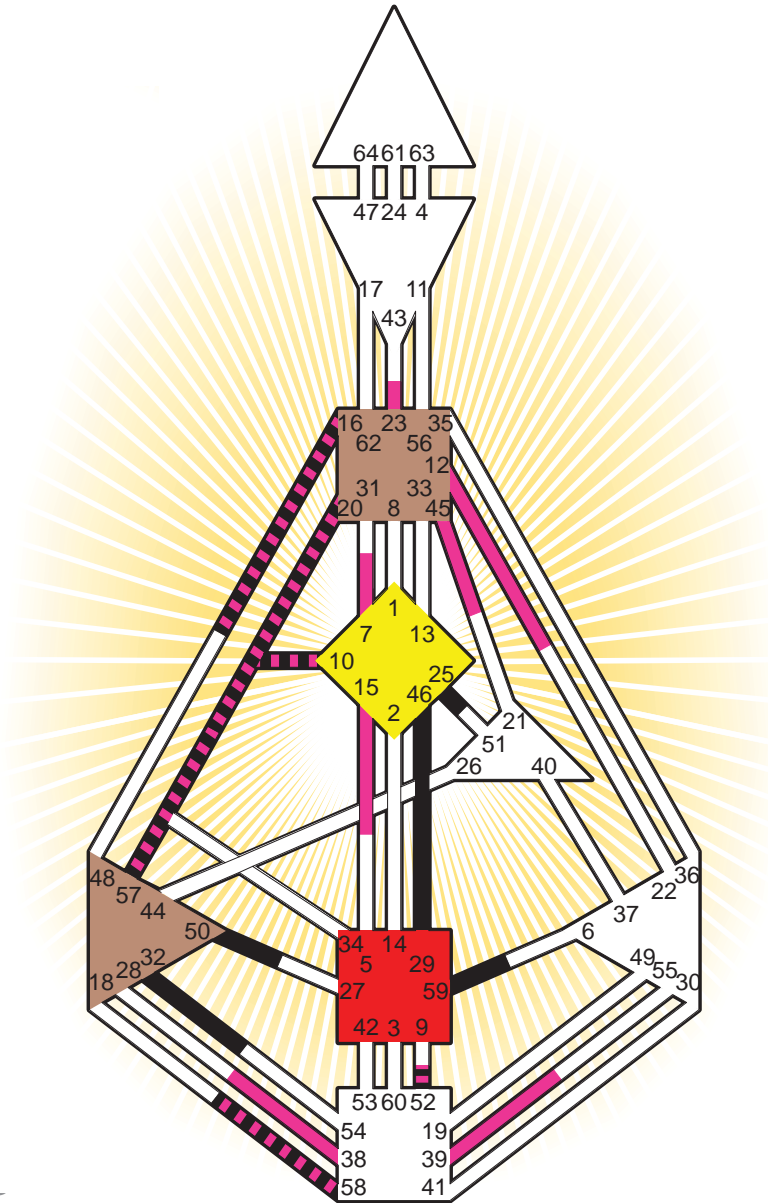

ZEN HUMAN DESIGN

INDIVIDUAL CHART

Martin Heidegger

Personality

Messkirch, D
 26. September 1889
 11:30:00 LMT
 10:53:32 GMT

Design

27. June 1889
 01:12:25 GMT

Rodden Rating **AA**

Definition Type

- No Definition
- Single Definition
- Split Definition
- Triple Split Definition
- Quadruple Split Definition

Mode

- To Wait
- To Do

Defined Centers

- Throat
- Head
- Ji
- Heart
- Sacral
- Root

Awareness

- Mental (Ajna)
- Intuitive (Spleen)
- Emotional (Solar Plexus)

	☉	⊕	☾	♈	♉	♊	♋	♌	♍	♎	♏	♐	♑
Personality	<u>46.6</u>	25.6	<u>57.6</u>	52.5	58.5	50.3	<u>29.5</u>	59.2	<u>10.2</u>	<u>29.5</u>	32.1	<u>20.5</u>	16.2
Design	<u>52.2</u>	<u>58.2</u>	<u>45.5</u>	<u>39.3</u>	<u>38.3</u>	<u>12.3</u>	<u>23.2</u>	15.6	<u>10.6</u>	<u>7.5</u>	<u>57.3</u>	<u>20.4</u>	<u>16.1</u>