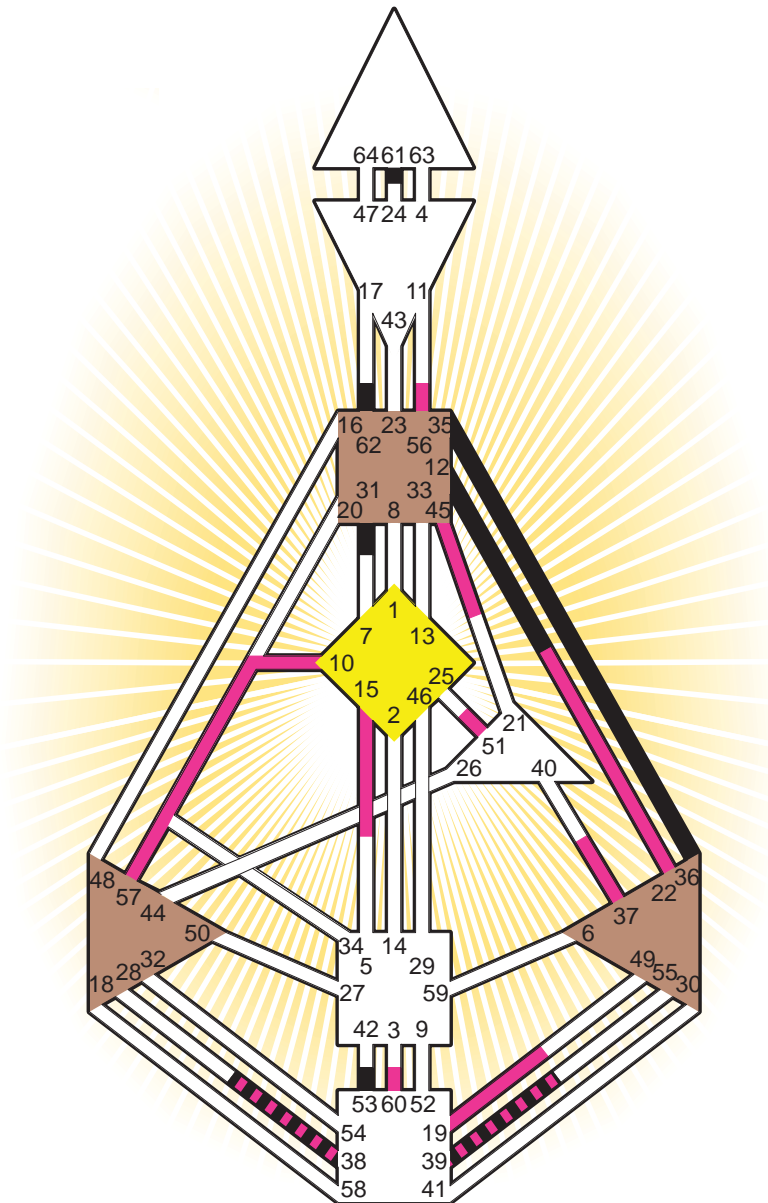

ZEN HUMAN DESIGN

INDIVIDUAL CHART

Robert A. Heinlein

Personality

Butler, MO
 7. July 1907
 15:15:00 CST
 21:15:00 GMT

Design

7. April 1907
 13:18:11 GMT

Rodden Rating **B**

Definition Type

- No Definition
- Single Definition
- Split Definition
- Triple Split Definition
- Quadruple Split Definition

Mode

- To Wait
- To Do

Defined Centers

- Throat
- Head
- Ji
- Heart
- Sacral
- Root

Awareness

- Mental (Ajna)
- Intuitive (Spleen)
- Emotional (Solar Plexus)

	☉	⊕	☾	♋	♌	♍	♎	♏	♐	♑	♒	♓	
Personality	39.6	38.6	35.4	62.3	61.3	31.6	12.4	38.4	53.6	36.6	38.2	39.4	12.2
Design	51.2	57.2	19.5	56.4	60.4	22.4	37.1	10.5	15.6	22.5	38.4	39.1	45.6