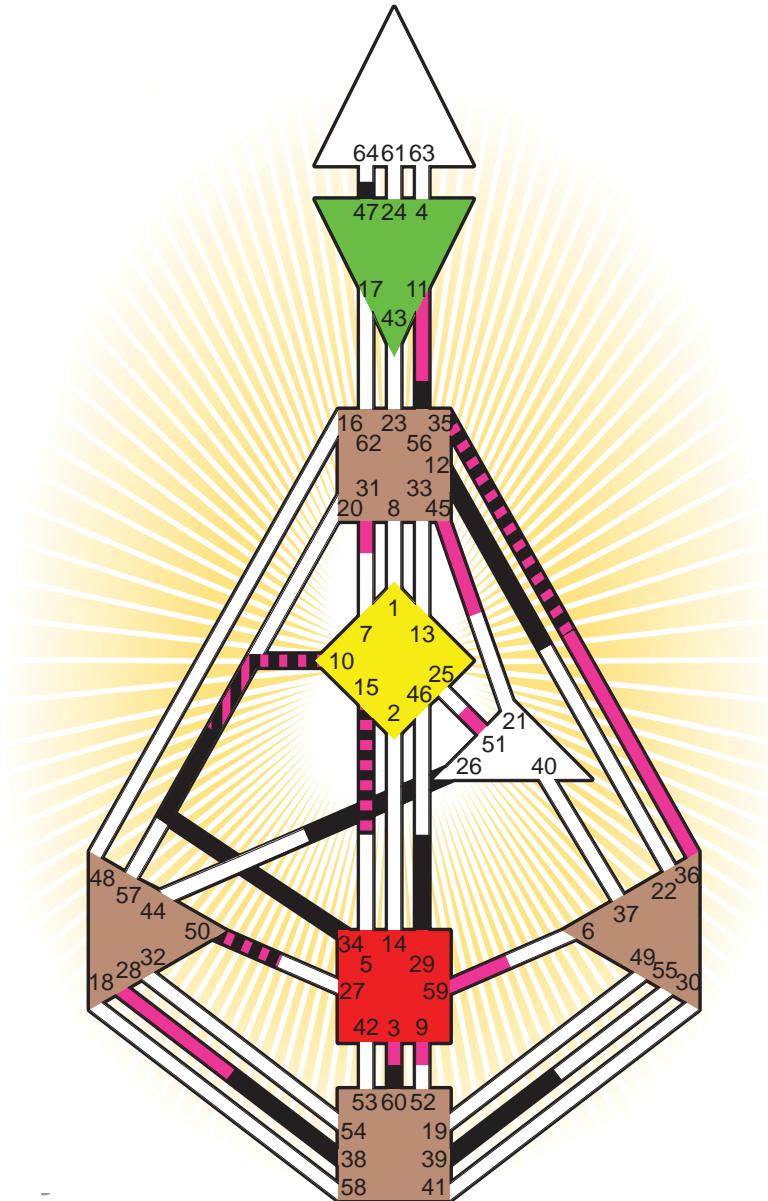

ZEN HUMAN DESIGN

INDIVIDUAL CHART

Ernest Hemingway

Personality

Oak Park, IL
 21. July 1899
 08:00:00 CST
 14:00:00 GMT

Design

20. April 1899
 20:50:20 GMT

Rodden Rating **A**

Definition Type

- No Definition
- Single Definition
- Split Definition
- Triple Split Definition
- Quadruple Split Definition

Mode

- To Wait
- To Do

Defined Centers

- Throat
- Head
- Ji
- Heart
- Sacral
- Root

Awareness

- Mental (Ajna)
- Intuitive (Spleen)
- Emotional (Solar Plexus)

	☉	⊕	☾	♋	♌	♍	♎	♏	♐	♑	♒	♓	
Personality	<u>56.3</u>	<u>60.3</u>	<u>38.1</u>	<u>10.2</u>	<u>15.2</u>	<u>29.2</u>	<u>39.4</u>	<u>47.4</u>	<u>50.6</u>	<u>26.1</u>	<u>34.5</u>	<u>12.4</u>	<u>35.6</u>
Design	<u>3.5</u>	<u>50.5</u>	<u>59.3</u>	<u>10.4</u>	<u>15.4</u>	<u>51.2</u>	<u>36.1</u>	<u>31.1</u>	<u>28.5</u>	<u>11.1</u>	<u>9.2</u>	<u>45.6</u>	<u>35.4</u>