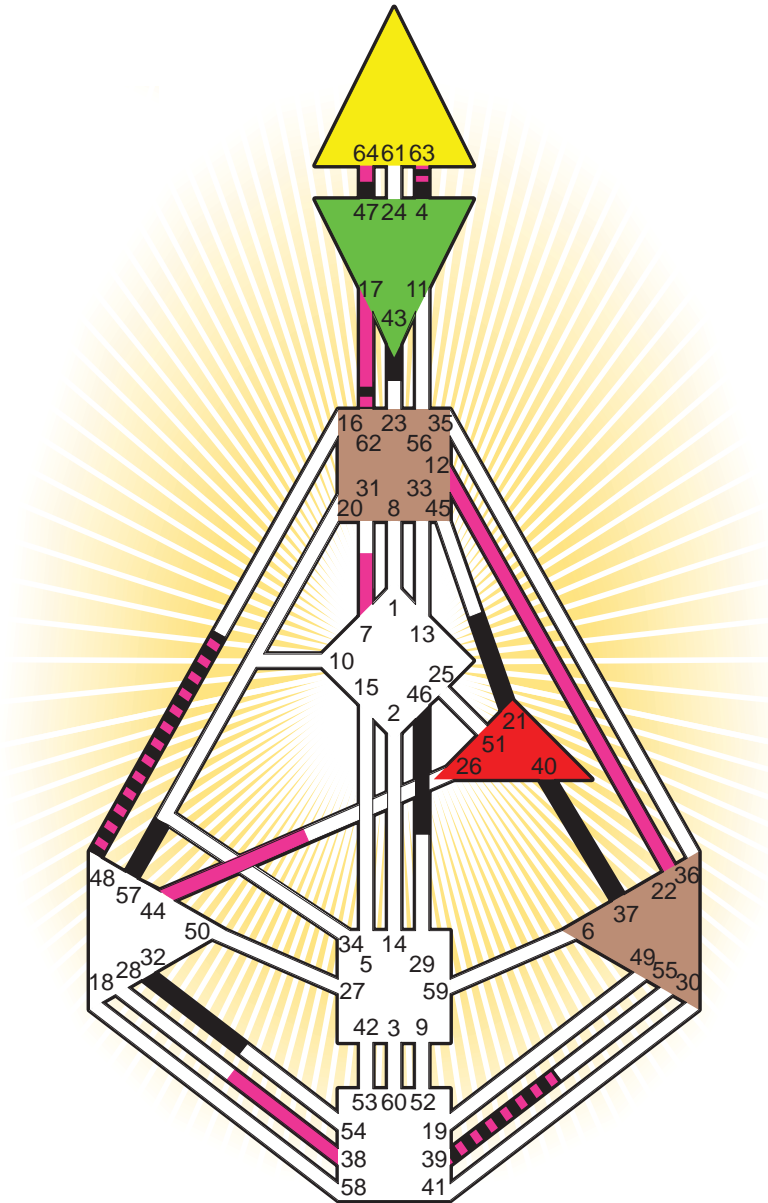

#### Definition Type

- No Definition
- Single Definition
- Split Definition
- Triple Split Definition
- Quadruple Split Definition

#### Mode

- To Wait
- To Do

#### Defined Centers

- Throat
- Head
- Ji
- Heart
- Sacral
- Root

#### Awareness

- Mental (Ajna)
- Intuitive (Spleen)
- Emotional (Solar Plexus)

	☉	⊕	☾	♋	♌	♍	♎	♏	♐	♑	♒	♓	
Personality	48.1	21.1	<u>62.6</u>	<u>40.6</u>	<u>37.6</u>	46.2	57.2	<u>47.5</u>	43.1	32.1	<u>63.4</u>	4.1	39.4
Design	39.3	38.3	<u>17.1</u>	<u>64.3</u>	<u>63.3</u>	<u>12.2</u>	<u>12.2</u>	<u>62.3</u>	44.2	48.5	<u>22.1</u>	7.4	39.2