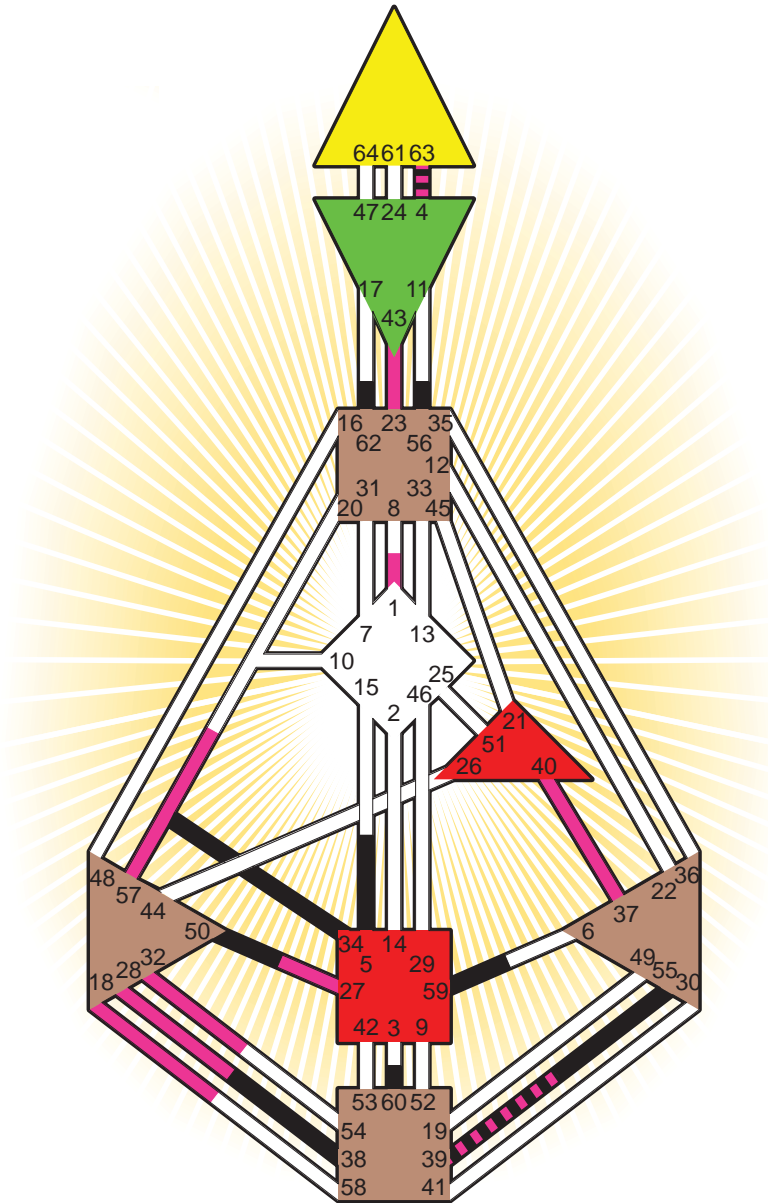

#### Definition Type

- No Definition
- Single Definition
- Split Definition
- Triple Split Definition
- Quadruple Split Definition

#### Mode

- To Wait
- To Do

#### Defined Centers

- Throat
- Head
- Ji
- Heart
- Sacral
- Root

#### Awareness

- Mental (Ajna)
- Intuitive (Spleen)
- Emotional (Solar Plexus)

	☉	⊕	☾	♋	♌	♍	♎	♏	♐	♑	♒	♓	
Personality	60.4	56.4	62.2	59.3	55.3	38.5	55.3	34.1	5.1	50.6	63.4	4.1	39.2
Design	28.1	27.1	23.3	40.5	37.5	57.5	1.1	18.2	43.6	32.4	63.3	4.2	39.4