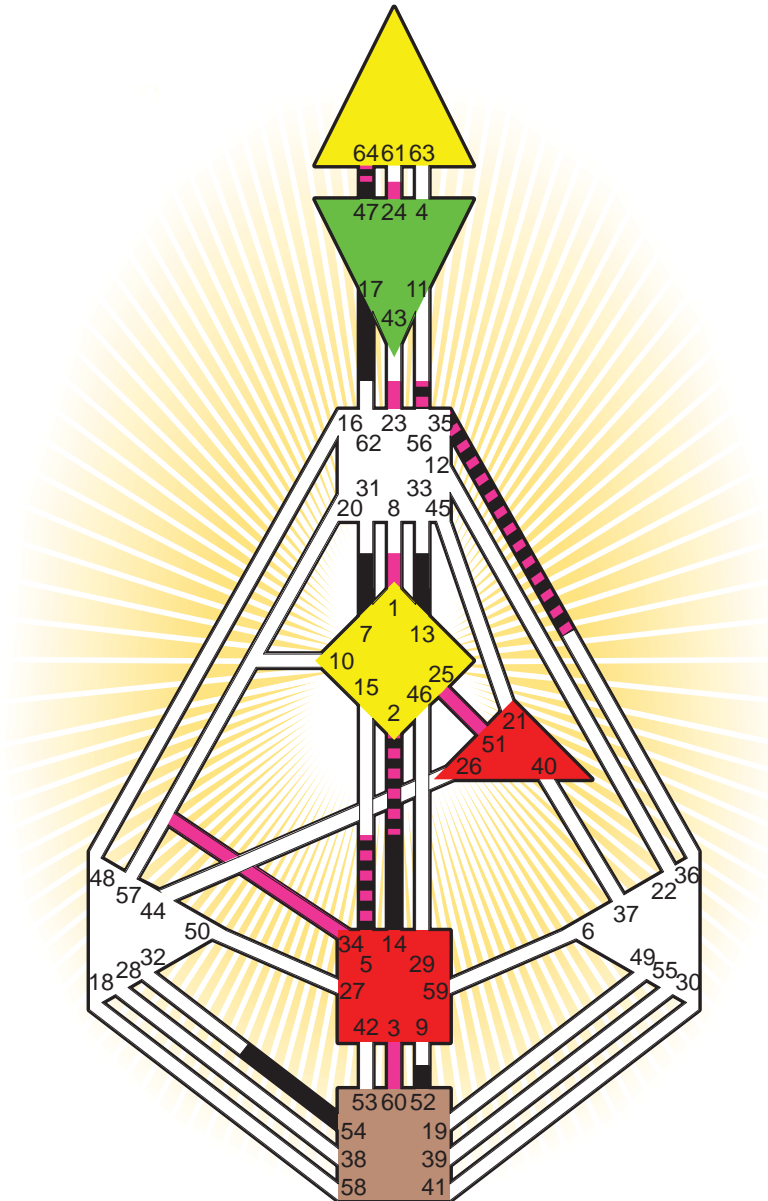

ZEN HUMAN DESIGN

INDIVIDUAL CHART

Dustin Hoffman

Personality

Los Angeles, CA
 8. August 1937
 17:07:00 PST
 01:07:00 GMT

Design

9. May 1937
 01:55:08 GMT

Rodden Rating **AA**

Definition Type

- No Definition
- Single Definition
- Split Definition
- Triple Split Definition
- Quadruple Split Definition

Mode

- To Wait
- To Do

Defined Centers

- Throat
- Head
- Ji
- Sacral
- Heart
- Root

Awareness

- Mental (Ajna)
- Intuitive (Spleen)
- Emotional (Solar Plexus)

	☉	⊕	☾	♋	♌	♍	♎	♏	♐	♑	♒	♓	
Personality	7.3	13.3	47.2	5.2	35.2	64.1	52.1	14.6	54.5	17.1	2.1	47.1	56.3
Design	2.6	1.6	3.1	5.5	35.5	23.3	51.5	34.2	60.1	25.4	24.3	64.6	56.1