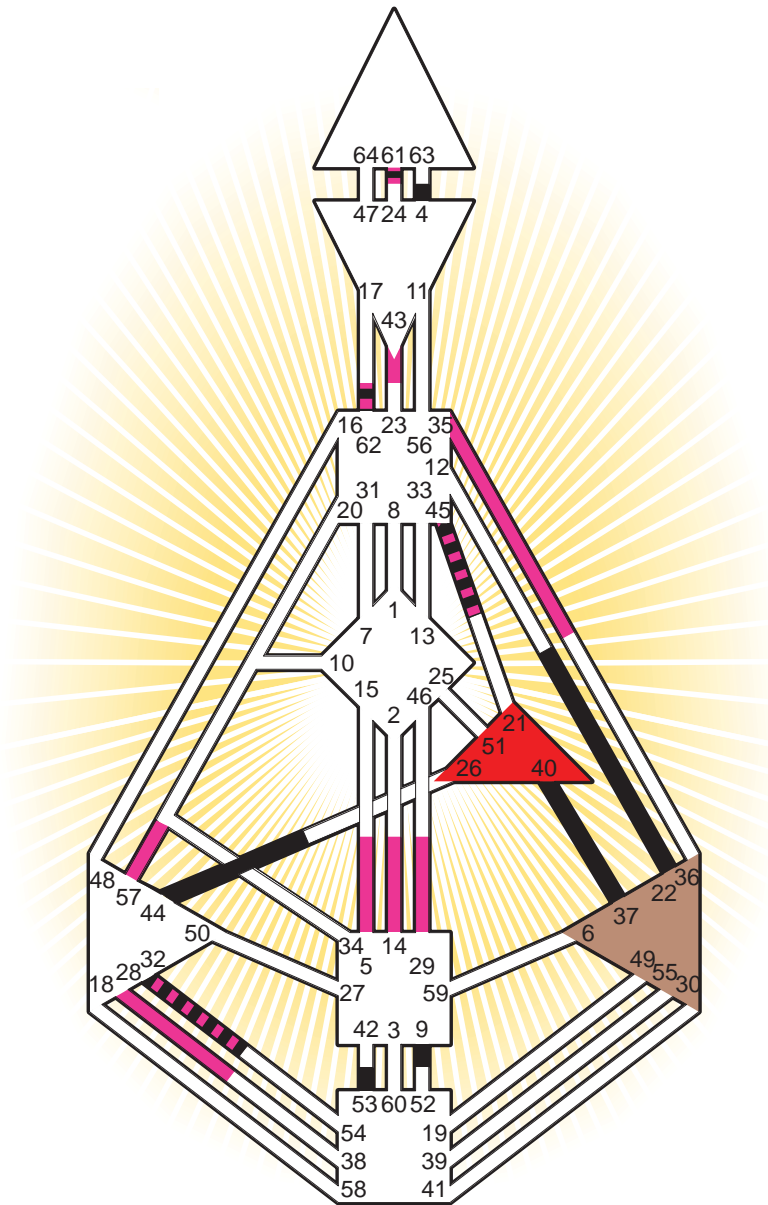

ZEN HUMAN DESIGN

INDIVIDUAL CHART

Ron Howard

Personality

Duncan, OK
 1. March 1954
 09:30:00 CST
 15:30:00 GMT

Design

4. December 1953
 22:56:57 GMT

Rodden Rating **AA**

Definition Type

- No Definition
- Single Definition
- Split Definition
- Triple Split Definition
- Quadruple Split Definition

Mode

- To Wait
- To Do

Defined Centers

- Throat
- Head
- Ji
- Heart
- Sacral
- Root

Awareness

- Mental (Ajna)
- Intuitive (Spleen)
- Emotional (Solar Plexus)

	☉	⊕	☾	♋	♌	♍	♎	♏	♐	♑	♒	♓	
Personality	37.6	40.6	61.4	61.3	62.3	37.5	22.2	9.6	45.1	44.2	53.5	32.6	4.5
Design	5.2	35.2	14.1	61.5	62.5	43.4	14.5	57.6	45.6	28.4	62.2	32.5	29.1