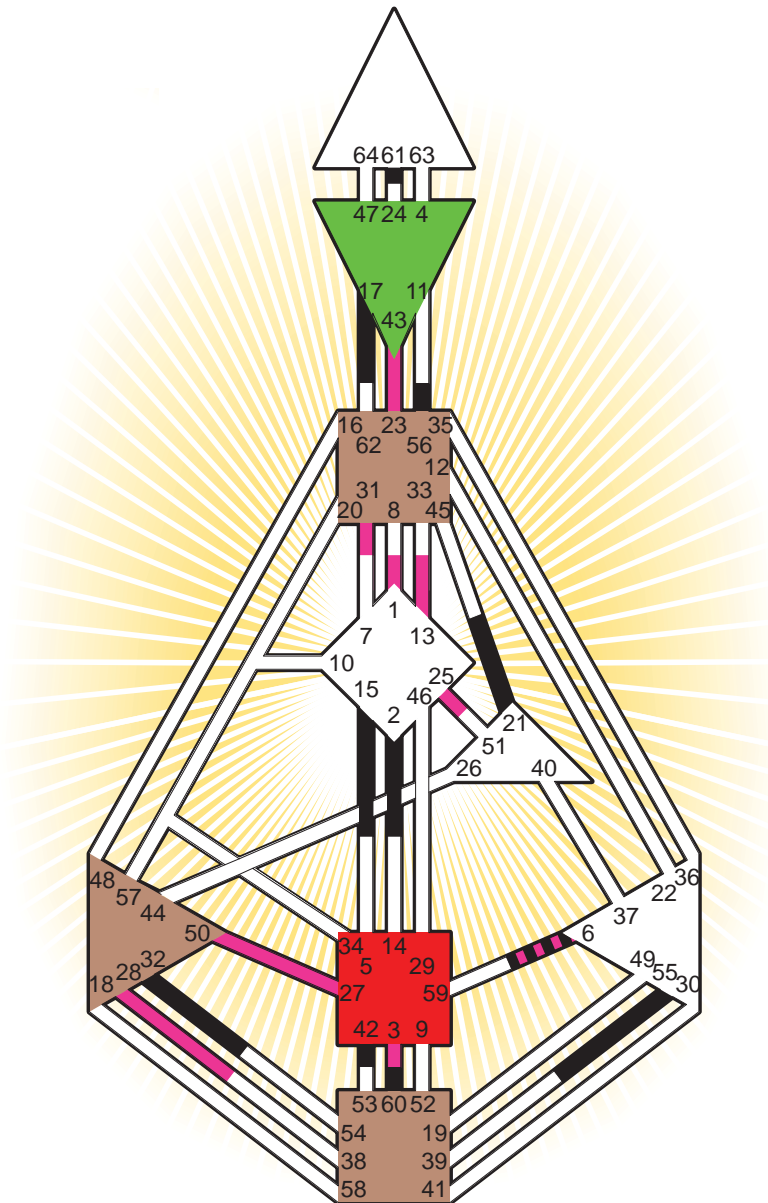

ZEN HUMAN DESIGN

INDIVIDUAL CHART

John Hurt

Personality

Shirebrook, GBE
 22. January 1940
 17:30:00 GMT
 17:30:00 GMT

Design

27. October 1939
 21:25:46 GMT

Rodden Rating **A**

Definition Type

- No Definition
- Single Definition
- Split Definition
- Triple Split Definition
- Quadruple Split Definition

Mode

- To Wait
- To Do

Defined Centers

- Throat
- Head
- Ji
- Heart
- Sacral
- Root

Awareness

- Mental (Ajna)
- Intuitive (Spleen)
- Emotional (Solar Plexus)

	☉	⊕	☾	♋	♌	♍	♎	♏	♐	♑	♒	♓	
Personality	60.6	56.6	15.4	32.4	42.4	61.6	55.6	21.4	17.1	42.5	2.6	6.3	56.6
Design	28.2	27.2	3.3	50.4	3.4	43.6	1.5	13.4	25.3	3.2	23.2	6.2	31.1