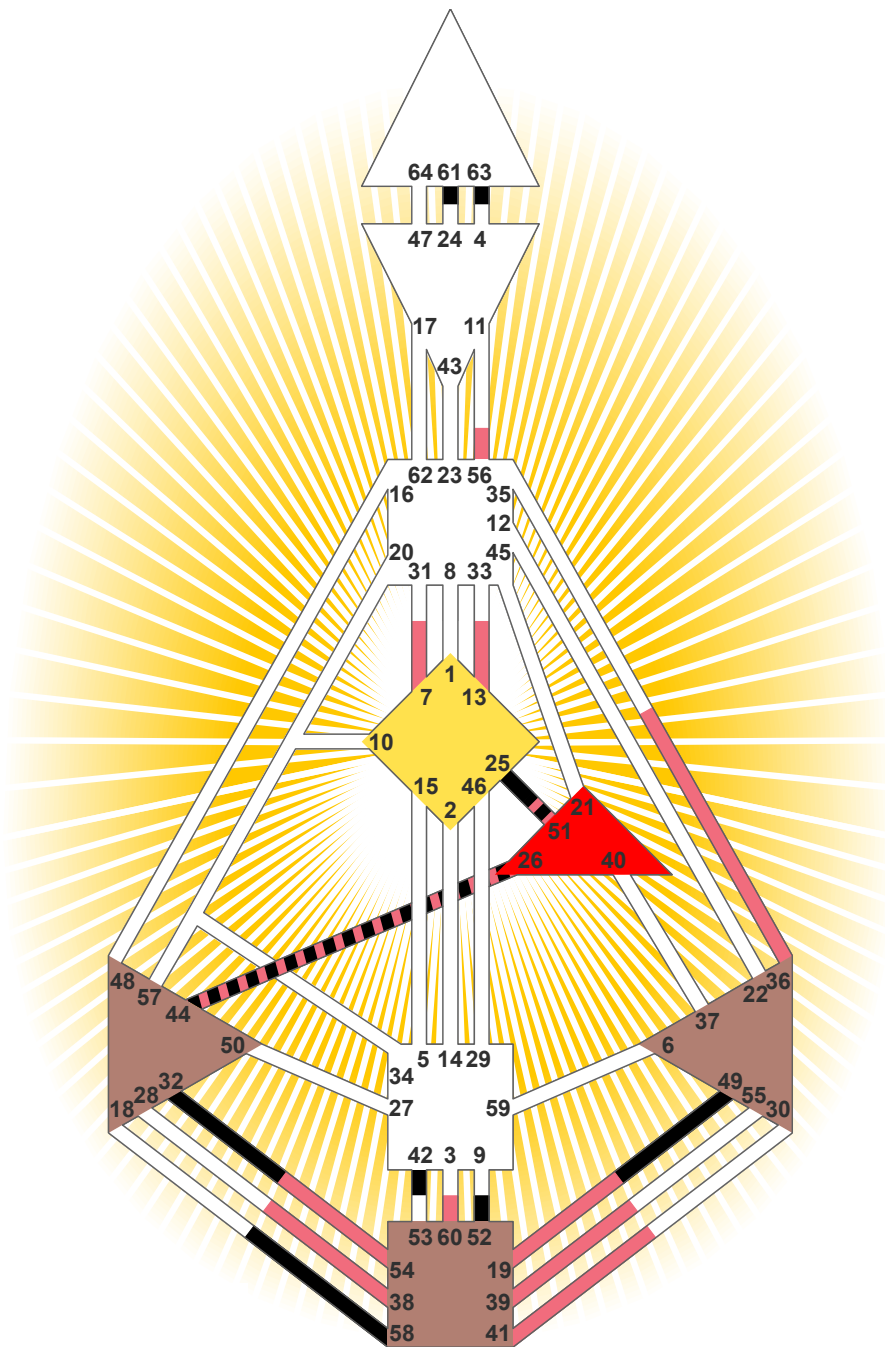

ZEN HUMAN DESIGN

INDIVIDUAL CHART

Henry James

Personality

New York, NY
15. April 1843
14:00:00 LMT
18:56:00 GMT

Design

17. January 1843
20:13:24 GMT

Rodden Rating DD

Definition Type

- ☐ No Definition
- ☒ Single Definition
- ☐ Split Definition
- ☐ Triple Split Definition
- ☐ Quadruple Split Definition

Mode

- ☒ To Wait
- ☐ To Do

Defined Centers

- ☐ Throat
- ☐ Head
- ☒ Ji
- ☒ Heart
- ☐ Sacral
- ☒ Root

Awareness

- ☐ Mental (Ajna)
- ☒ Intuitiv (Spleen)
- ☒ Emotional (Solar Plexus)

	☉	☊	☋	♈	♉	♊	♋	♌	♍	♎	♏	♐	♑
Personality	42.5	32.5	44.5	58.1	52.1	51.1	63.3	26.3	49.4	61.6	25.2	49.3	42.1
Design	60.1	56.1	7.5	38.3	39.3	19.3	26.5	44.5	41.2	54.4	36.3	13.6	51.6