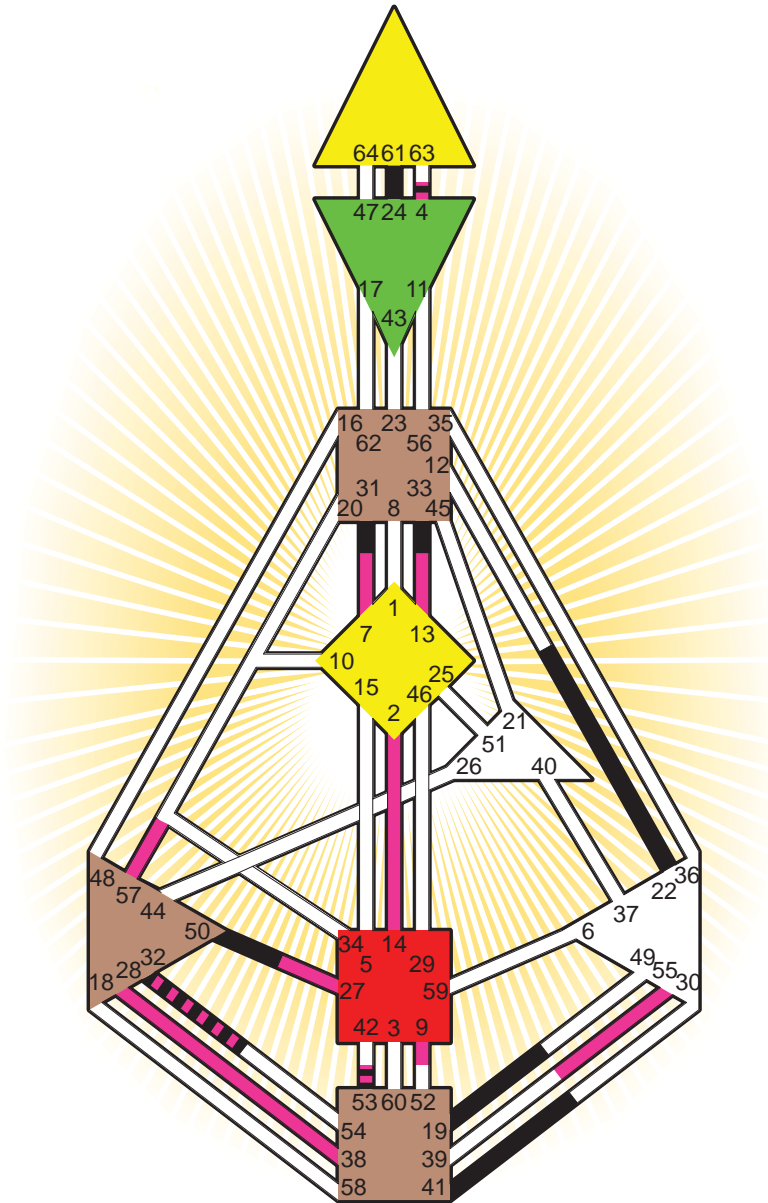

ZEN HUMAN DESIGN

INDIVIDUAL CHART

Jim Jarmusch

Personality

Akron, OH
22. January 1953
19:15:00 EST
00:15:00 GMT

Design

28. October 1952
04:39:33 GMT

Rodden Rating **AA**

Definition Type

- ☐ No Definition
- ☐ Single Definition
- ☒ Split Definition
- ☐ Triple Split Definition
- ☐ Quadruple Split Definition

Mode

- ☐ To Wait
- ☒ To Do

Defined Centers

- Throat
- Head
- Ji
- Heart
- Sacral
- Root

Awareness

- Mental (Ajna)
- Intuitive (Spleen)
- ☐ Emotional (Solar Plexus)

	☉	⊕	☾	♈	♉	♊	♋	♌	♍	♎	♏	♐	♑
Personality	41.1	31.1	24.6	19.6	33.6	61.6	22.3	22.1	24.5	50.1	53.1	32.4	4.4
Design	28.3	27.3	55.2	13.6	7.6	14.1	9.2	38.3	2.5	57.6	53.4	32.2	4.5