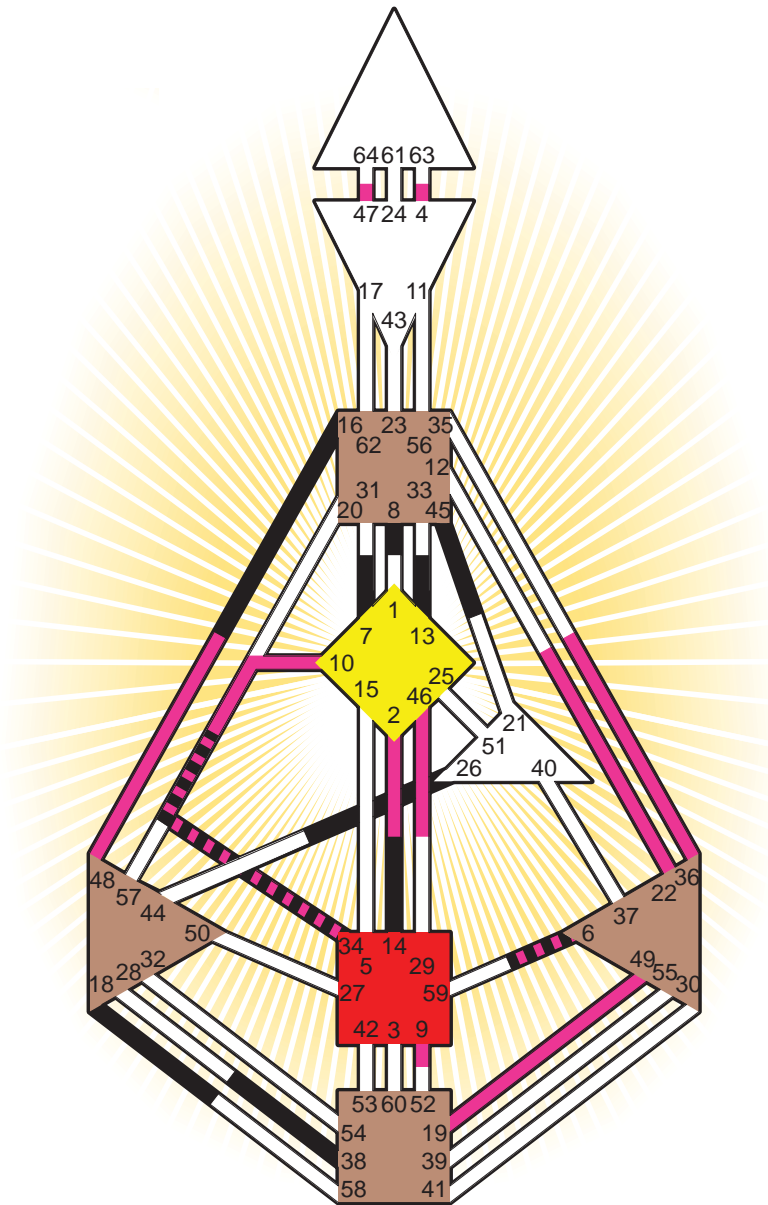

ZEN HUMAN DESIGN

INDIVIDUAL CHART

Bobby Jindal

Personality

Baton Rouge, LA
 10. June 1971
 12:27:00 CDT
 17:27:00 GMT

Design

12. March 1971
 10:01:59 GMT

Rodden Rating **AA**

Definition Type

- No Definition
- Single Definition
- Split Definition
- Triple Split Definition
- Quadruple Split Definition

Mode

- To Wait
- To Do

Defined Centers

- Throat
- Head
- Ji
- Heart
- Sacral
- Root

Awareness

- Mental (Ajna)
- Intuitive (Spleen)
- Emotional (Solar Plexus)

	☉	⊕	☾	♋	♌	♍	♎	♏	♐	♑	♒	♓	
Personality	45.3	26.3	38.1	13.3	7.3	<u>16.1</u>	8.4	13.4	<u>14.6</u>	8.5	18.6	<u>34.2</u>	6.5
Design	22.5	47.5	6.3	<u>49.5</u>	4.5	<u>36.5</u>	<u>19.3</u>	<u>10.2</u>	<u>9.1</u>	<u>2.6</u>	<u>48.4</u>	<u>34.4</u>	<u>46.1</u>