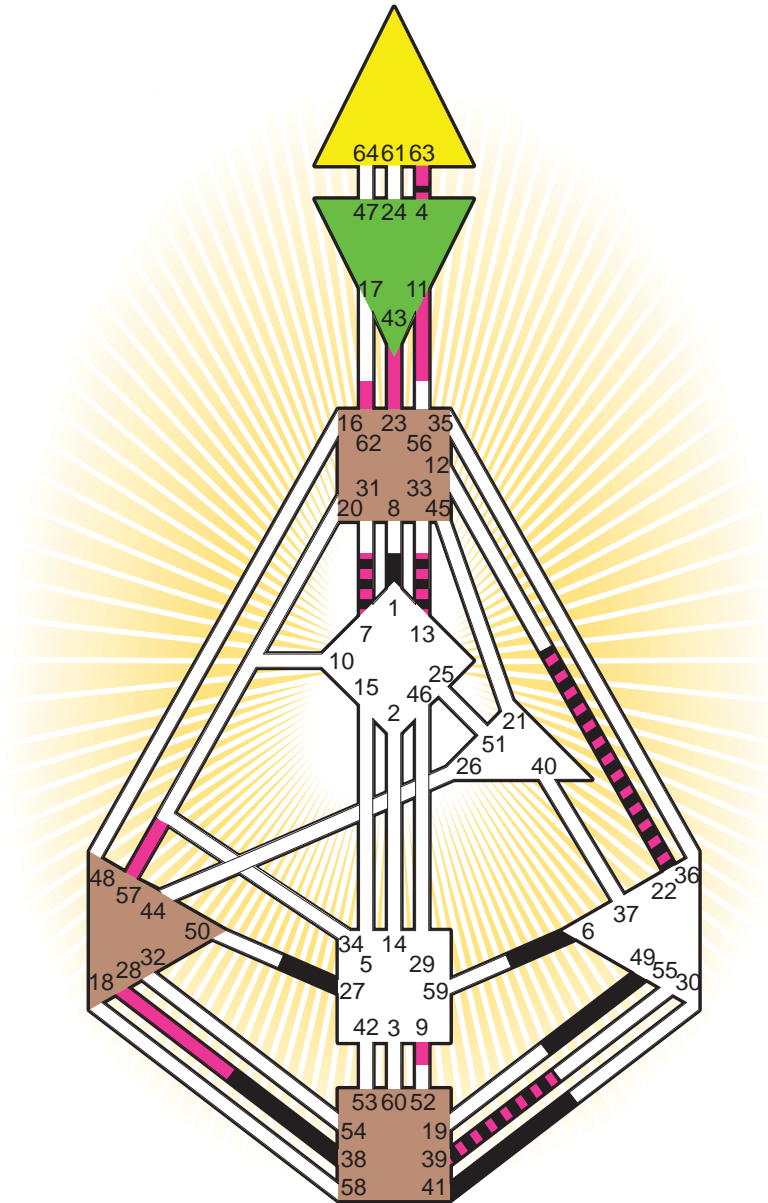

ZEN HUMAN DESIGN

INDIVIDUAL CHART

Virginia Johnson

Personality

Springfield, MO
11. February 1925
09:30:00 CST
15:30:00 GMT

Design

17. November 1924
01:07:31 GMT

Rodden Rating **AA**

Definition Type

- ☐ No Definition
- ☐ Single Definition
- ☒ Split Definition
- ☐ Triple Split Definition
- ☐ Quadruple Split Definition

Mode

- ☒ To Wait
- ☐ To Do

Defined Centers

- ☒ Throat
- ☒ Head
- ☐ Ji
- ☐ Heart
- ☐ Sacral
- ☐ Root

Awareness

- ☒ Mental (Ajna)
- ☐ Intuitive (Spleen)
- ☐ Emotional (Solar Plexus)

	☉	⊕	☾	♋	♌	♍	♎	♏	♐	♑	♒	♓	
Personality	49.4	<u>4.4</u>	6.2	7.1	13.1	41.5	41.3	27.3	<u>38.3</u>	1.2	22.4	<u>4.3</u>	39.3
Design	<u>43.6</u>	<u>23.6</u>	62.5	7.5	13.5	9.2	57.3	<u>63.1</u>	11.1	<u>28.6</u>	22.1	<u>4.4</u>	39.5