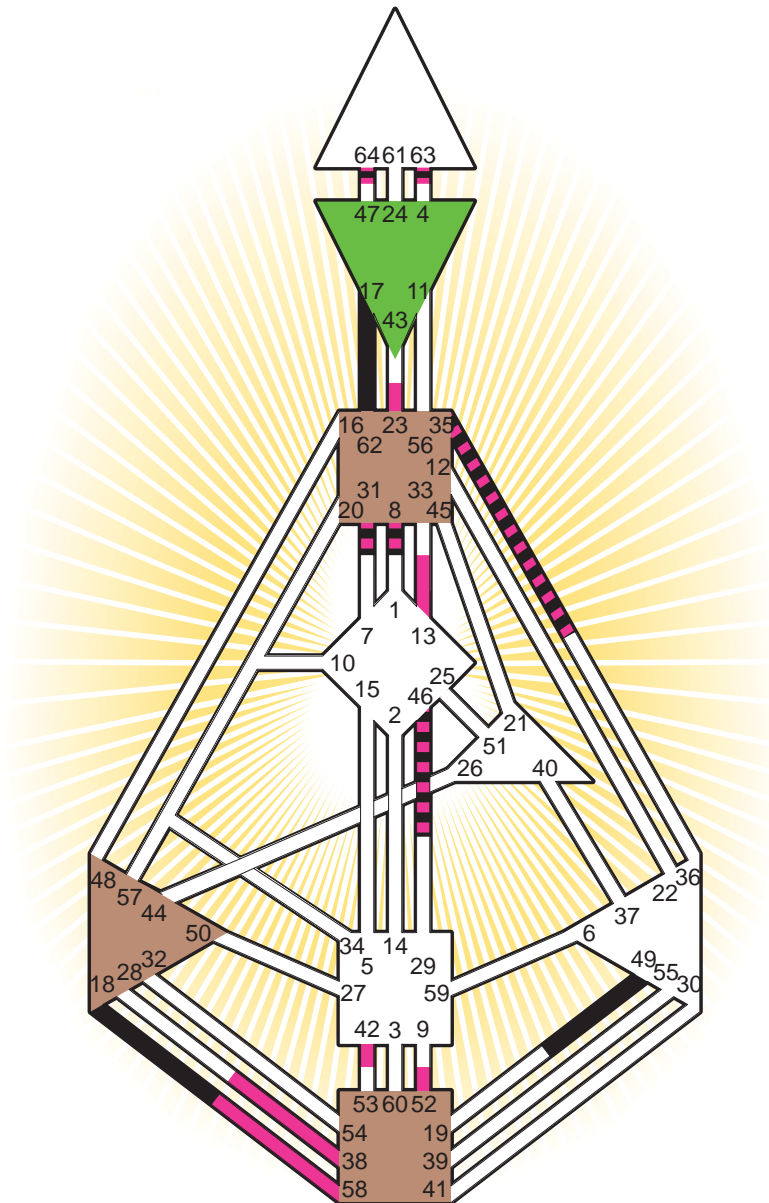

ZEN HUMAN DESIGN

INDIVIDUAL CHART

Erica Jong

Personality

Manhattan, NY
26. March 1942
10:25:00 EWT
14:25:00 GMT

Design

29. December 1941
09:37:25 GMT

Rodden Rating **AA**

Definition Type

- ☐ No Definition
- ☐ Single Definition
- ☒ Split Definition
- ☐ Triple Split Definition
- ☐ Quadruple Split Definition

Mode

- ☒ To Wait
- ☐ To Do

Defined Centers

- ☒ Throat
- ☐ Head
- ☐ Ji
- ☐ Heart
- ☐ Sacral
- ☒ Root

Awareness

- ☒ Mental (Ajna)
- ☒ Intuitive (Spleen)
- ☐ Emotional (Solar Plexus)

	☉	⊕	☾	♋	♌	♍	♎	♏	♐	♑	♒	♓	
Personality	<u>17.2</u>	<u>18.2</u>	<u>62.3</u>	64.2	63.2	63.3	49.2	35.1	35.5	8.1	8.4	46.1	31.2
Design	<u>58.4</u>	<u>52.4</u>	<u>23.2</u>	64.6	63.6	38.3	13.5	42.4	35.3	23.4	8.3	46.2	31.4