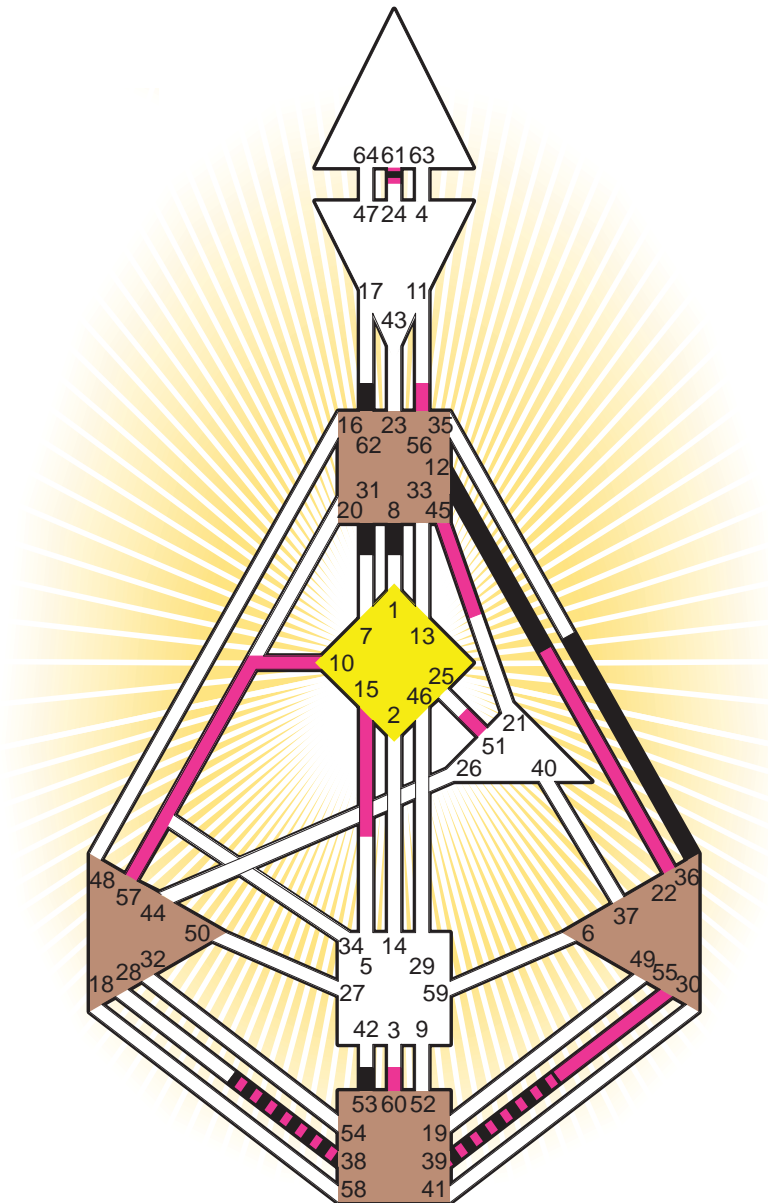

Frida Kahlo

Personality

Coyoacan, MEX
 6. July 1907
 08:30:00 LMT
 15:06:40 GMT

Design

6. April 1907
 08:04:45 GMT

Rodden Rating **AA**

Definition Type

- No Definition
- Single Definition
- Split Definition
- Triple Split Definition
- Quadruple Split Definition

Mode

- To Wait
- To Do

Defined Centers

- Throat
- Head
- Ji
- Heart
- Sacral
- Root

Awareness

- Mental (Ajna)
- Intuitive (Spleen)
- Emotional (Solar Plexus)

	☉	⊕	☾	♋	♌	♍	♎	♏	♐	♑	♒	♓	
Personality	<u>39.5</u>	<u>38.5</u>	8.6	62.3	61.3	31.5	<u>12.2</u>	38.5	53.6	36.6	38.2	<u>39.4</u>	<u>12.2</u>
Design	<u>51.1</u>	<u>57.1</u>	61.4	56.4	60.4	<u>22.4</u>	<u>55.6</u>	<u>10.5</u>	15.6	<u>22.5</u>	38.4	<u>39.1</u>	<u>45.6</u>