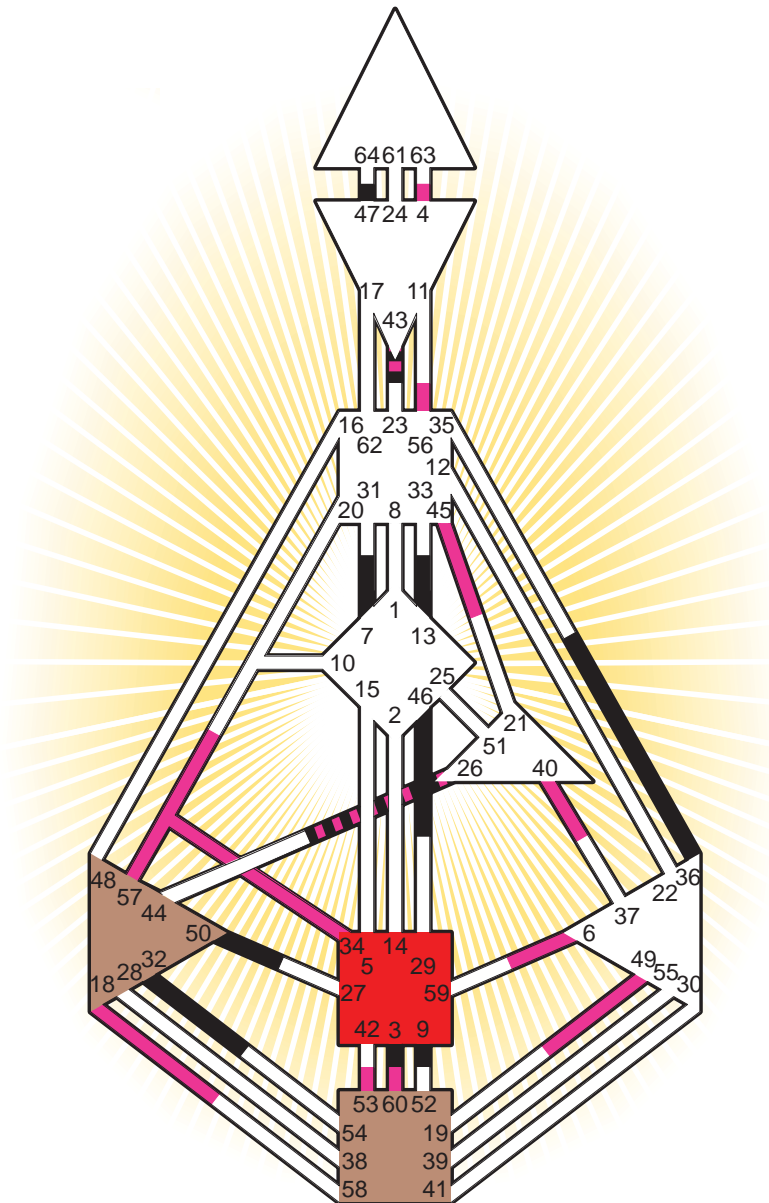

ZEN HUMAN DESIGN

INDIVIDUAL CHART

Kim Kardashian

Personality

Los Angeles, CA
 21. October 1980
 10:46:00 PDT
 17:46:00 GMT

Design

23. July 1980
 04:54:13 GMT

Rodden Rating **AA**

Definition Type

- No Definition
- Single Definition
- Split Definition
- Triple Split Definition
- Quadruple Split Definition

Mode

- To Wait
- To Do

Defined Centers

- Throat
- Head
- Ji
- Heart
- Sacral
- Root

Awareness

- Mental (Ajna)
- Intuitive (Spleen)
- Emotional (Solar Plexus)

	☉	⊕	☾	♈	♉	♊	♋	♌	♍	♎	♏	♐	♑
Personality	50.3	<u>3.3</u>	36.6	7.5	13.5	43.1	47.3	9.2	46.1	46.6	43.6	26.4	32.2
Design	56.5	<u>60.5</u>	<u>34.4</u>	4.2	49.2	53.1	45.4	18.4	40.5	6.1	43.3	26.4	<u>57.5</u>