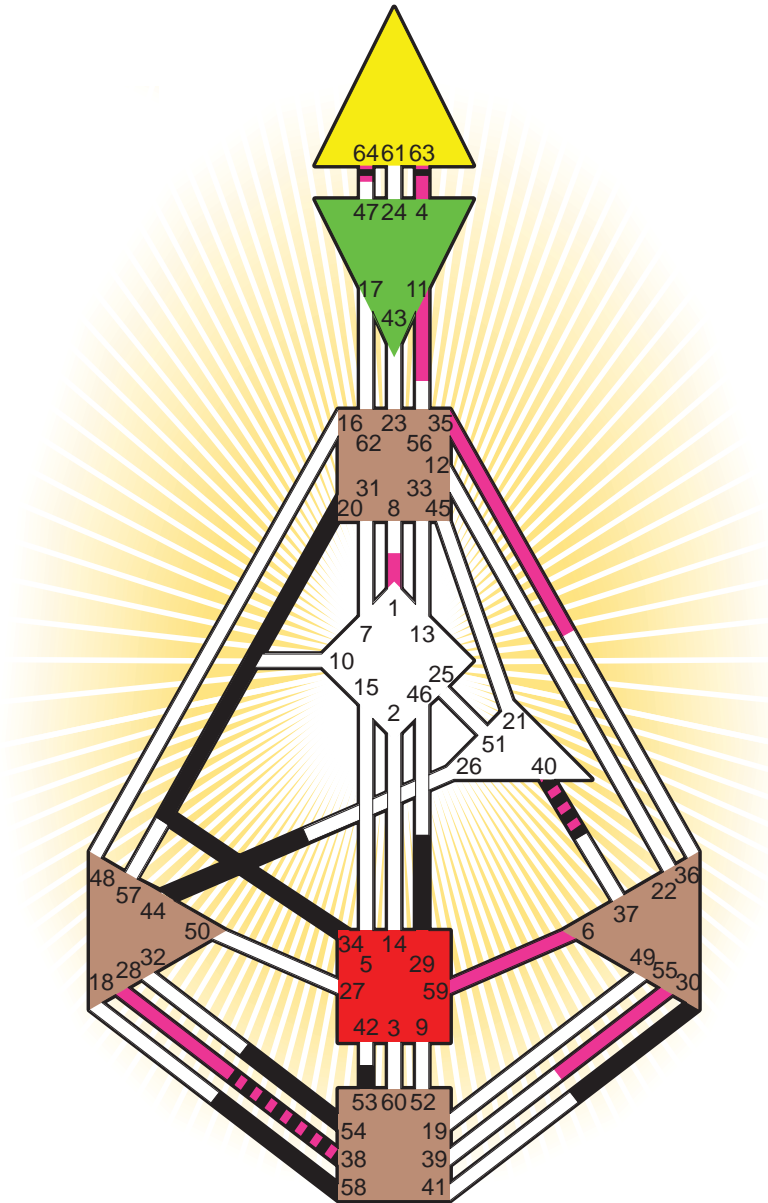

ZEN HUMAN DESIGN

INDIVIDUAL CHART

John Kennedy Jr.

Personality

Washington, DC
25. November 1960
00:22:00 EST
05:22:00 GMT

Design

28. August 1960
06:42:46 GMT

Rodden Rating **A**

Definition Type

- ☐ No Definition
- ☐ Single Definition
- ☐ Split Definition
- ☒ Triple Split Definition
- ☐ Quadruple Split Definition

Mode

- ☐ To Wait
- ☒ To Do

Defined Centers

- ☒ Throat
- ☒ Head
- ☐ Ji
- ☐ Heart
- ☒ Sacral
- ☒ Root

Awareness

- ☒ Mental (Ajna)
- ☐ Intuitive (Spleen)
- ☐ Emotional (Solar Plexus)

	☉	⊕	☾	♈	♉	♊	♋	♌	♍	♎	♏	♐	♑
Personality	34.4	20.4	30.4	64.1	63.1	44.6	38.3	53.4	58.3	54.1	29.2	44.3	40.3
Design	59.6	55.6	1.3	64.5	63.5	59.3	6.1	35.6	11.2	38.3	4.4	28.6	40.1