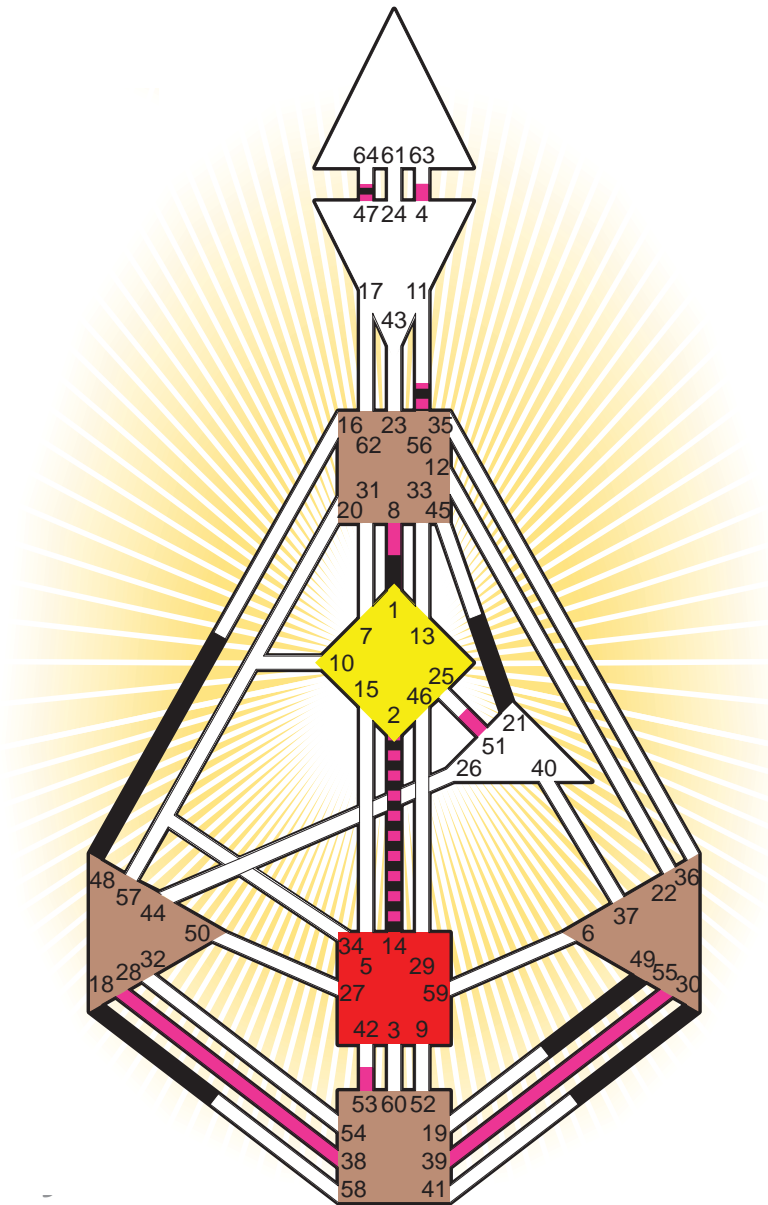

Definition Type

- No Definition
- Single Definition
- Split Definition
- Triple Split Definition
- Quadruple Split Definition

Mode

- To Wait
- To Do

Defined Centers

- Throat
- Head
- Ji
- Heart
- Sacral
- Root

Awareness

- Mental (Ajna)
- Intuitive (Spleen)
- Emotional (Solar Plexus)

	☉	⊕	☾	♋	♌	♍	♎	♏	♐	♑	♒	♓	
Personality	48.3	21.3	30.4	1.6	2.6	18.5	14.1	47.1	49.5	21.6	2.5	47.5	56.6
Design	39.5	38.5	28.5	14.2	8.2	56.3	4.3	53.5	55.2	51.3	2.4	47.2	56.4