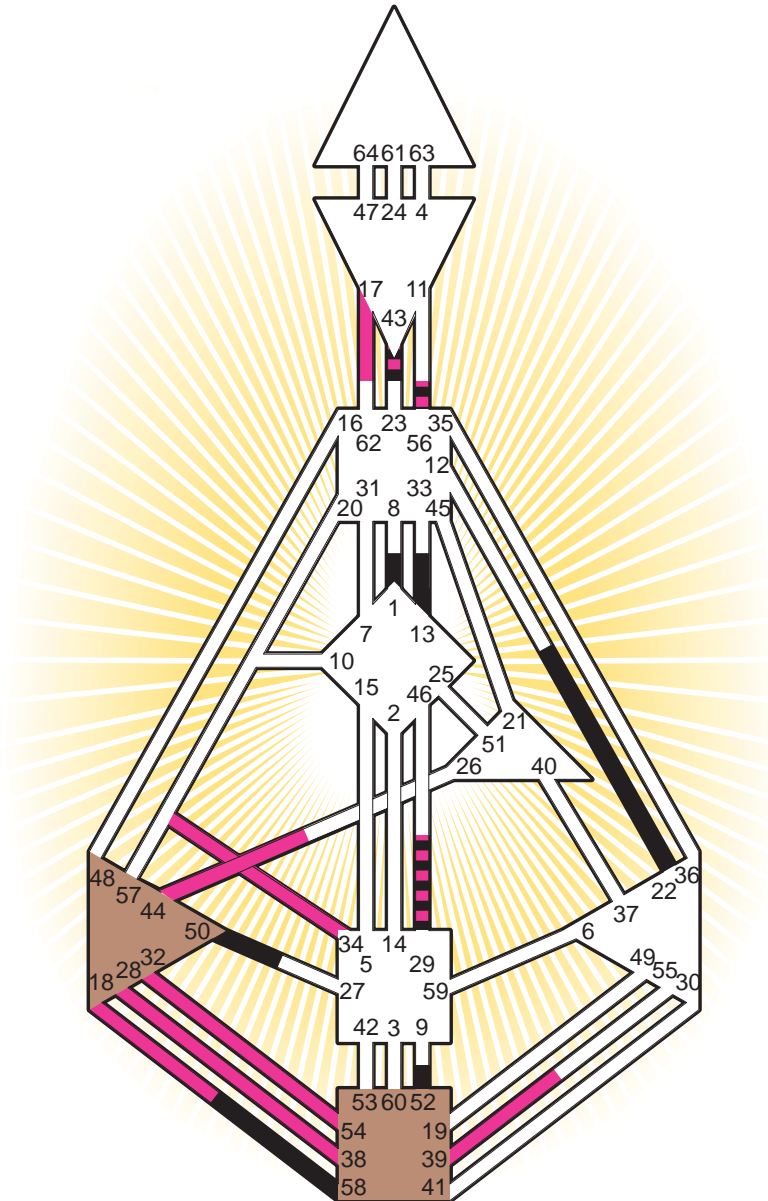

ZEN HUMAN DESIGN

INDIVIDUAL CHART

Gayle King

Personality

Chattanooga, TN
28. December 1954
09:02:00 EST
14:02:00 GMT

Design

2. October 1954
01:07:12 GMT

Rodden Rating **A**

Definition Type

- ☐ No Definition
- ☒ Single Definition
- ☐ Split Definition
- ☐ Triple Split Definition
- ☐ Quadruple Split Definition

Mode

- ☒ To Wait
- ☐ To Do

Defined Centers

- ☐ Throat
- ☐ Head
- ☐ Ji
- ☐ Heart
- ☐ Sacral
- ☒ Root

Awareness

- ☐ Mental (Ajna)
- ☒ Intuitive (Spleen)
- ☐ Emotional (Solar Plexus)

	☉	⊕	☾	♋	♌	♍	♎	♏	♐	♑	♒	♓	
Personality	58.3	52.3	13.1	58.2	52.2	58.5	43.5	22.1	56.1	1.6	56.1	50.2	29.3
Design	18.5	17.5	34.4	38.1	39.1	28.2	43.3	54.4	56.1	44.1	56.1	32.5	29.2