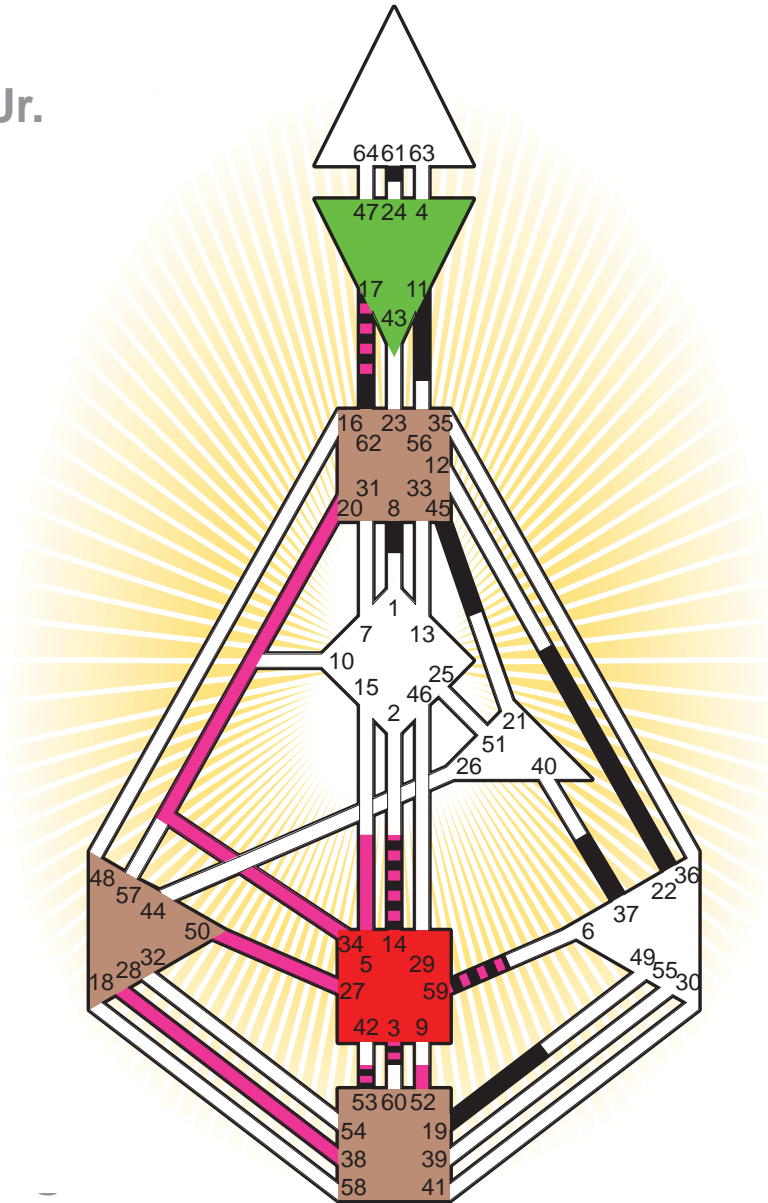

ZEN HUMAN DESIGN

INDIVIDUAL CHART

Martin Luther King Jr.

Personality

Atlanta, GA
 15. January 1929
 12:00:00 CST
 18:00:00 GMT

Design

20. October 1928
 18:49:58 GMT

Rodden Rating **A**

Definition Type

- No Definition
- Single Definition
- Split Definition
- Triple Split Definition
- Quadruple Split Definition

Mode

- To Wait
- To Do

Defined Centers

- Throat
- Head
- Ji
- Heart
- Sacral
- Root

Awareness

- Mental (Ajna)
- Intuitive (Spleen)
- Emotional (Solar Plexus)

	☉	⊕	☾	♋	♌	♍	♎	♏	♐	♑	♒	♓	
Personality	61.5	62.5	22.3	8.5	14.5	19.5	37.6	45.6	3.6	11.3	17.1	59.1	53.3
Design	50.1	3.1	38.6	20.1	34.1	28.4	14.3	52.3	27.5	5.5	17.1	59.1	53.4