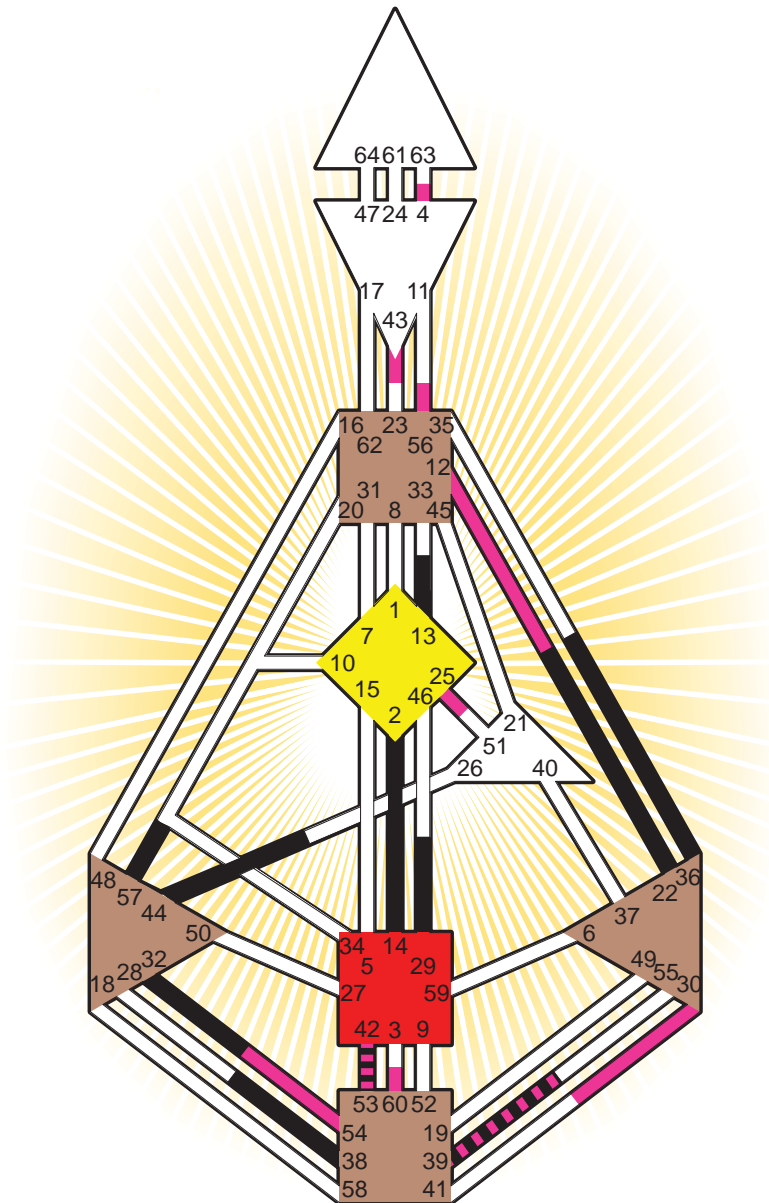

ZEN HUMAN DESIGN

INDIVIDUAL CHART

Klaus Kinski

Personality

Sopot, PL
 18. October 1926
 20:30:00 MET
 19:30:00 GMT

Design

20. July 1926
 03:29:39 GMT

Rodden Rating **AA**

Definition Type

- No Definition
- Single Definition
- Split Definition
- Triple Split Definition
- Quadruple Split Definition

Mode

- To Wait
- To Do

Defined Centers

- Throat
- Head
- Ji
- Heart
- Sacral
- Root

Awareness

- Mental (Ajna)
- Intuitive (Spleen)
- Emotional (Solar Plexus)

	☉	⊕	☾	♋	♌	♍	♎	♏	♐	♑	♒	♓	
Personality	<u>32.5</u>	<u>42.5</u>	<u>22.5</u>	<u>39.2</u>	<u>38.2</u>	<u>44.6</u>	<u>57.2</u>	<u>2.4</u>	<u>13.5</u>	<u>14.1</u>	<u>36.5</u>	<u>29.3</u>	<u>53.1</u>
Design	<u>56.1</u>	<u>60.1</u>	<u>43.2</u>	<u>53.2</u>	<u>54.2</u>	<u>4.2</u>	<u>12.3</u>	<u>42.3</u>	<u>30.1</u>	<u>43.1</u>	<u>25.2</u>	<u>4.5</u>	<u>39.6</u>