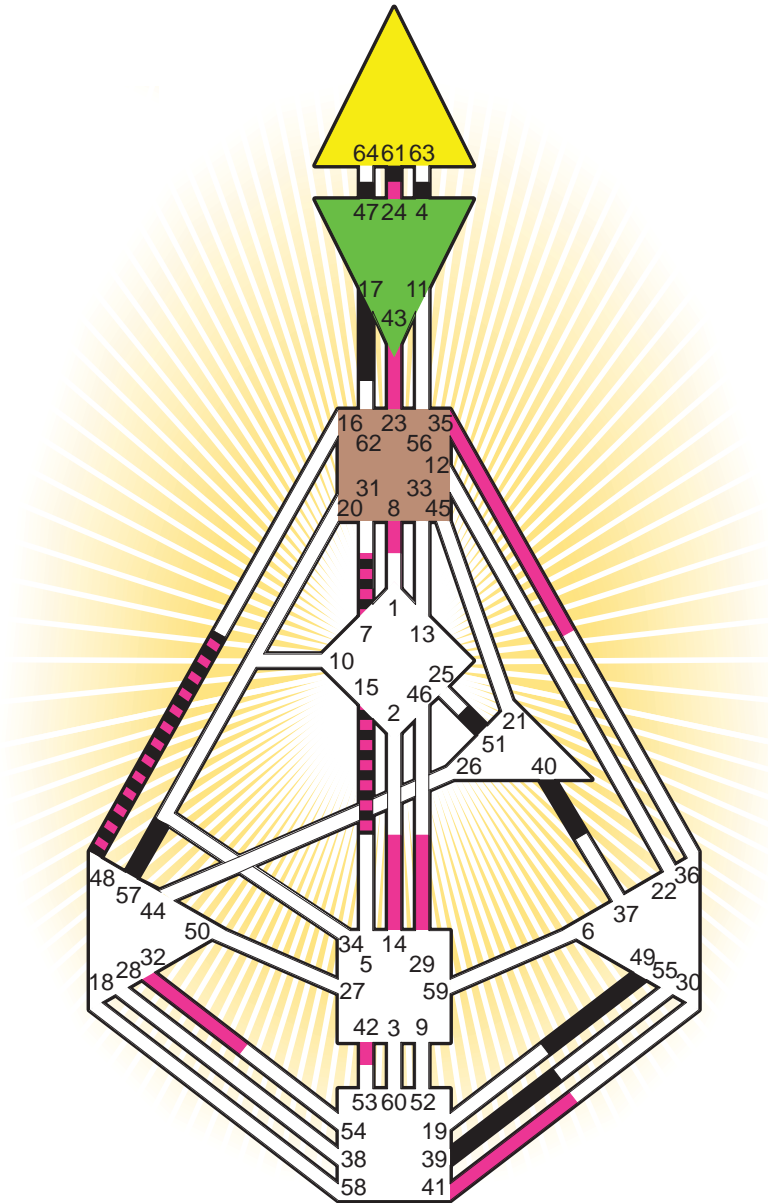

ZEN HUMAN DESIGN

INDIVIDUAL CHART

Mark Knopfler

Personality

Glasgow, SCO
 12. August 1949
 21:50:00 WET/S
 20:50:00 GMT

Design

12. May 1949
 20:58:06 GMT

Rodden Rating **AA**

Definition Type

- No Definition
- Single Definition
- Split Definition
- Triple Split Definition
- Quadruple Split Definition

Mode

- To Wait
- To Do

Defined Centers

- Throat
- Head
- Ji
- Heart
- Sacral
- Root

Awareness

- Mental (Ajna)
- Intuitive (Spleen)
- Emotional (Solar Plexus)

	☉	⊕	☾	♋	♌	♍	♎	♏	♐	♑	♒	♓	
Personality	4.1	49.1	17.2	51.4	57.4	40.1	47.5	39.5	61.4	40.2	15.6	48.4	7.4
Design	23.4	43.4	14.3	42.6	32.6	35.2	8.5	24.3	41.1	29.6	15.1	48.4	7.2