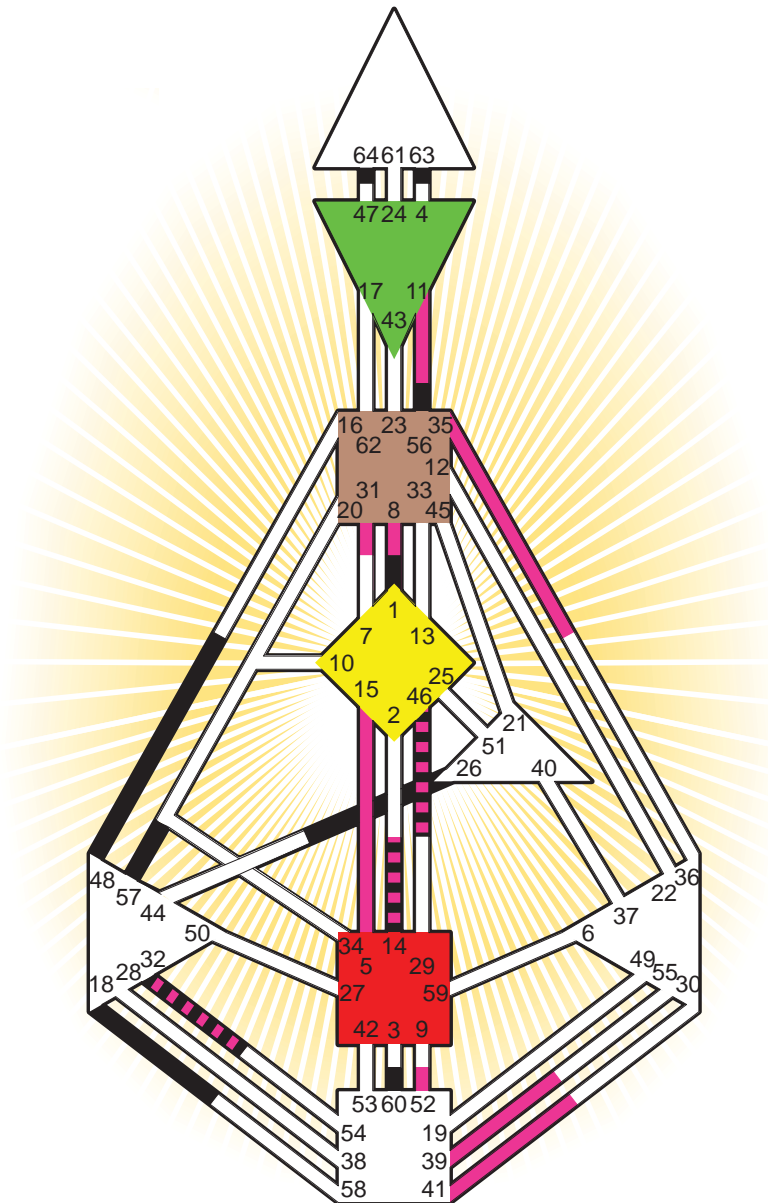

ZEN HUMAN DESIGN

INDIVIDUAL CHART

Beyonce Knowles

Personality

Houston, TX
 4. September 1981
 04:37:00 CDT
 09:37:00 GMT

Design

4. June 1981
 11:50:58 GMT

Rodden Rating C

Definition Type

- No Definition
- Single Definition
- Split Definition
- Triple Split Definition
- Quadruple Split Definition

Mode

- To Wait
- To Do

Defined Centers

- Throat
- Head
- Ji
- Heart
- Sacral
- Root

Awareness

- Mental (Ajna)
- Intuitive (Spleen)
- Emotional (Solar Plexus)

	☉	⊕	☾	♋	♌	♍	♎	♏	♐	♑	♒	♓	
Personality	64.1	63.1	1.6	56.5	60.5	46.5	57.6	56.6	48.4	18.6	14.3	26.6	32.3
Design	35.3	5.3	39.3	31.1	41.1	52.1	15.1	8.6	46.3	46.6	14.4	11.2	32.2