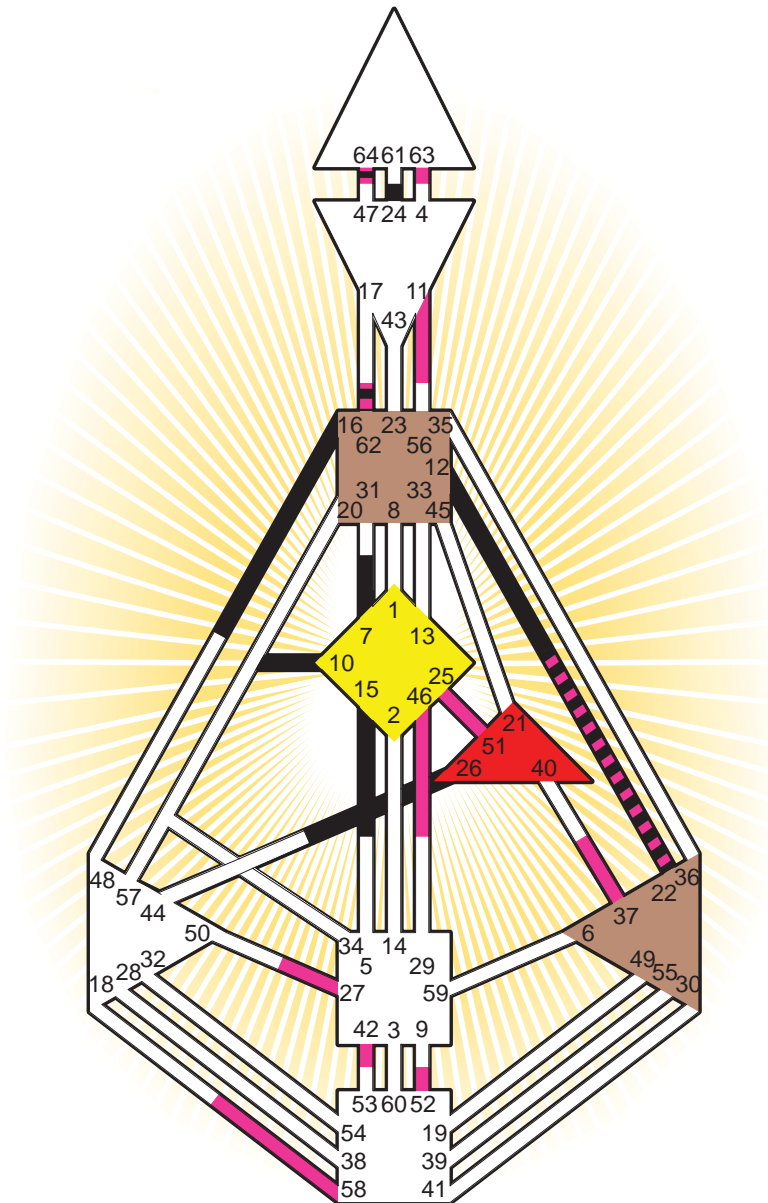

ZEN HUMAN DESIGN

INDIVIDUAL CHART

Kris Kristofferson

Personality

Brownsville, TX
22. June 1936
15:30:00 CST
21:30:00 GMT

Design

24. March 1936
01:17:05 GMT

Rodden Rating **AA**

Definition Type

- ☐ No Definition
- ☐ Single Definition
- ☒ Split Definition
- ☐ Triple Split Definition
- ☐ Quadruple Split Definition

Mode

- ☐ To Wait
- ☒ To Do

Defined Centers

- ☒ Throat
- ☐ Head
- ☒ Ji
- ☒ Heart
- ☐ Sacral
- ☐ Root

Awareness

- ☐ Mental (Ajna)
- ☐ Intuitive (Spleen)
- ☒ Emotional (Solar Plexus)

	☉	⊕	☾	♋	♌	♍	♎	♏	♐	♑	♒	♓	
Personality	15.4	10.4	7.4	10.6	15.6	16.4	15.2	<u>12.6</u>	26.2	<u>22.6</u>	24.1	64.4	62.6
Design	<u>25.6</u>	46.6	<u>51.1</u>	58.6	52.6	<u>22.1</u>	37.3	42.3	11.2	63.5	27.2	64.4	62.5