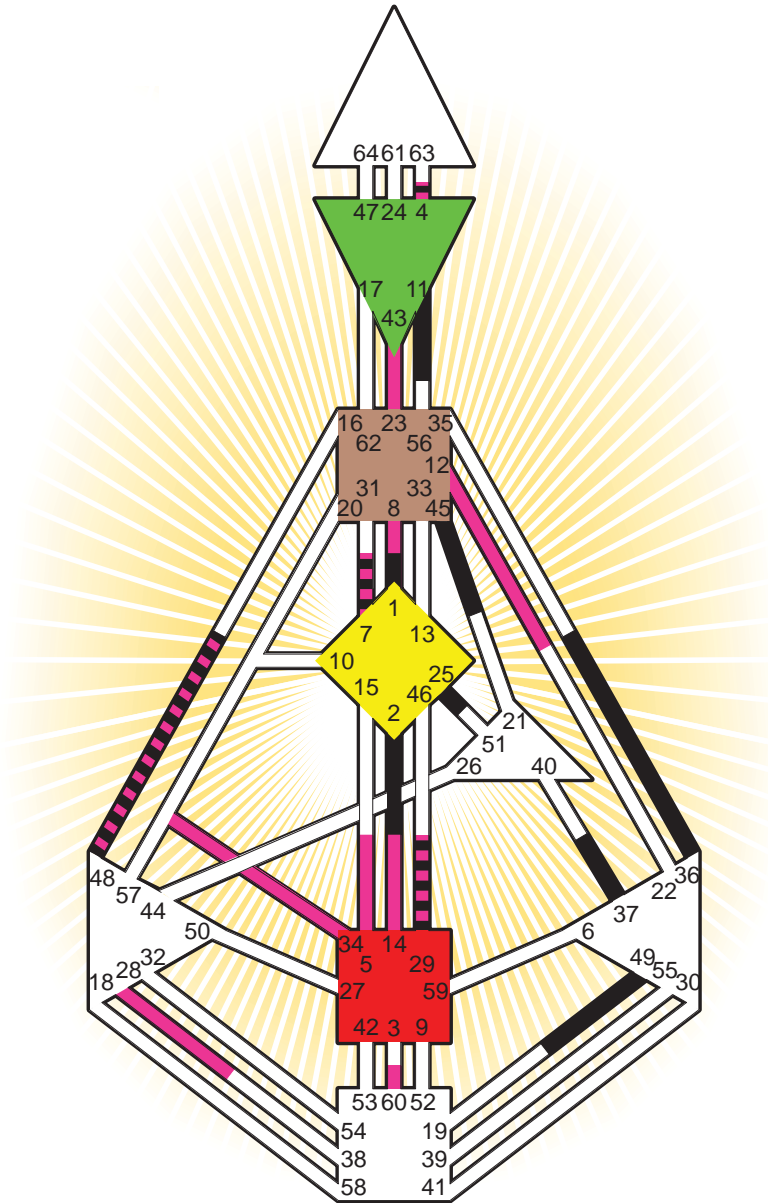

ZEN HUMAN DESIGN

INDIVIDUAL CHART

Ray Kurzweil

Personality

Queens, NY
 12. February 1948
 23:45:00 EST
 04:45:00 GMT

Design

18. November 1947
 14:18:35 GMT

Rodden Rating **A**

Definition Type

- No Definition
- Single Definition
- Split Definition
- Triple Split Definition
- Quadruple Split Definition

Mode

- To Wait
- To Do

Defined Centers

- Throat
- Head
- Ji
- Heart
- Sacral
- Root

Awareness

- Mental (Ajna)
- Intuitive (Spleen)
- Emotional (Solar Plexus)

	☉	⊕	☾	♋	♌	♍	♎	♏	♐	♑	♒	♓	
Personality	49.5	4.5	36.5	2.5	1.5	37.1	25.4	29.6	11.1	4.1	45.6	48.4	7.1
Design	14.1	8.1	60.5	23.5	43.5	28.5	5.4	29.1	34.6	4.4	12.3	48.3	7.2