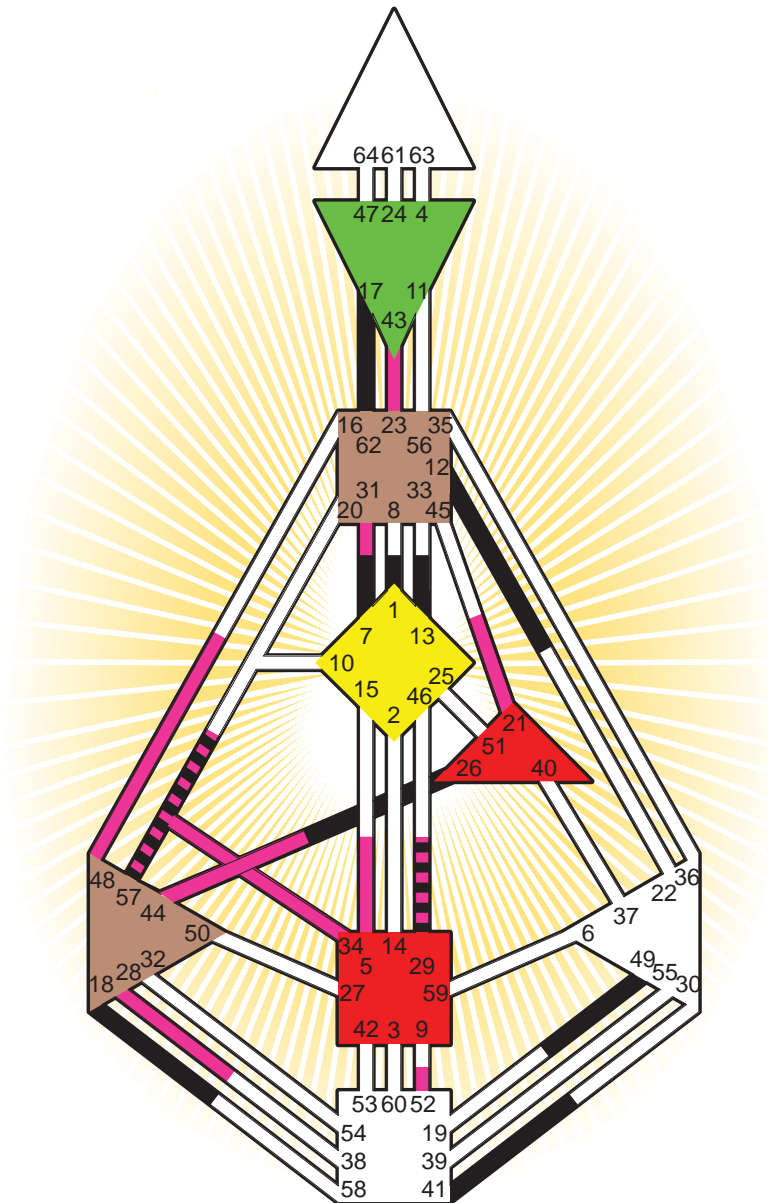

ZEN HUMAN DESIGN

INDIVIDUAL CHART

Ashton Kutcher

Personality

Cedar Rapids, IA
 7. February 1978
 12:30:00 CST
 18:30:00 GMT

Design

13. November 1977
 03:15:38 GMT

Rodden Rating **B**

Definition Type

- No Definition
- Single Definition
- Split Definition
- Triple Split Definition
- Quadruple Split Definition

Mode

- To Wait
- To Do

Defined Centers

- Throat
- Head
- Ji
- Heart
- Sacral
- Root

Awareness

- Mental (Ajna)
- Intuitive (Spleen)
- Emotional (Solar Plexus)

	☉	☊	☾	♋	♌	♍	♎	♏	♐	♑	♒	♓	
Personality	13.6	7.6	49.2	18.4	17.4	41.4	49.4	62.6	12.4	29.4	1.4	26.1	57.2
Design	43.2	23.2	5.6	48.6	21.6	34.6	28.2	31.5	52.2	29.6	44.6	5.4	57.1